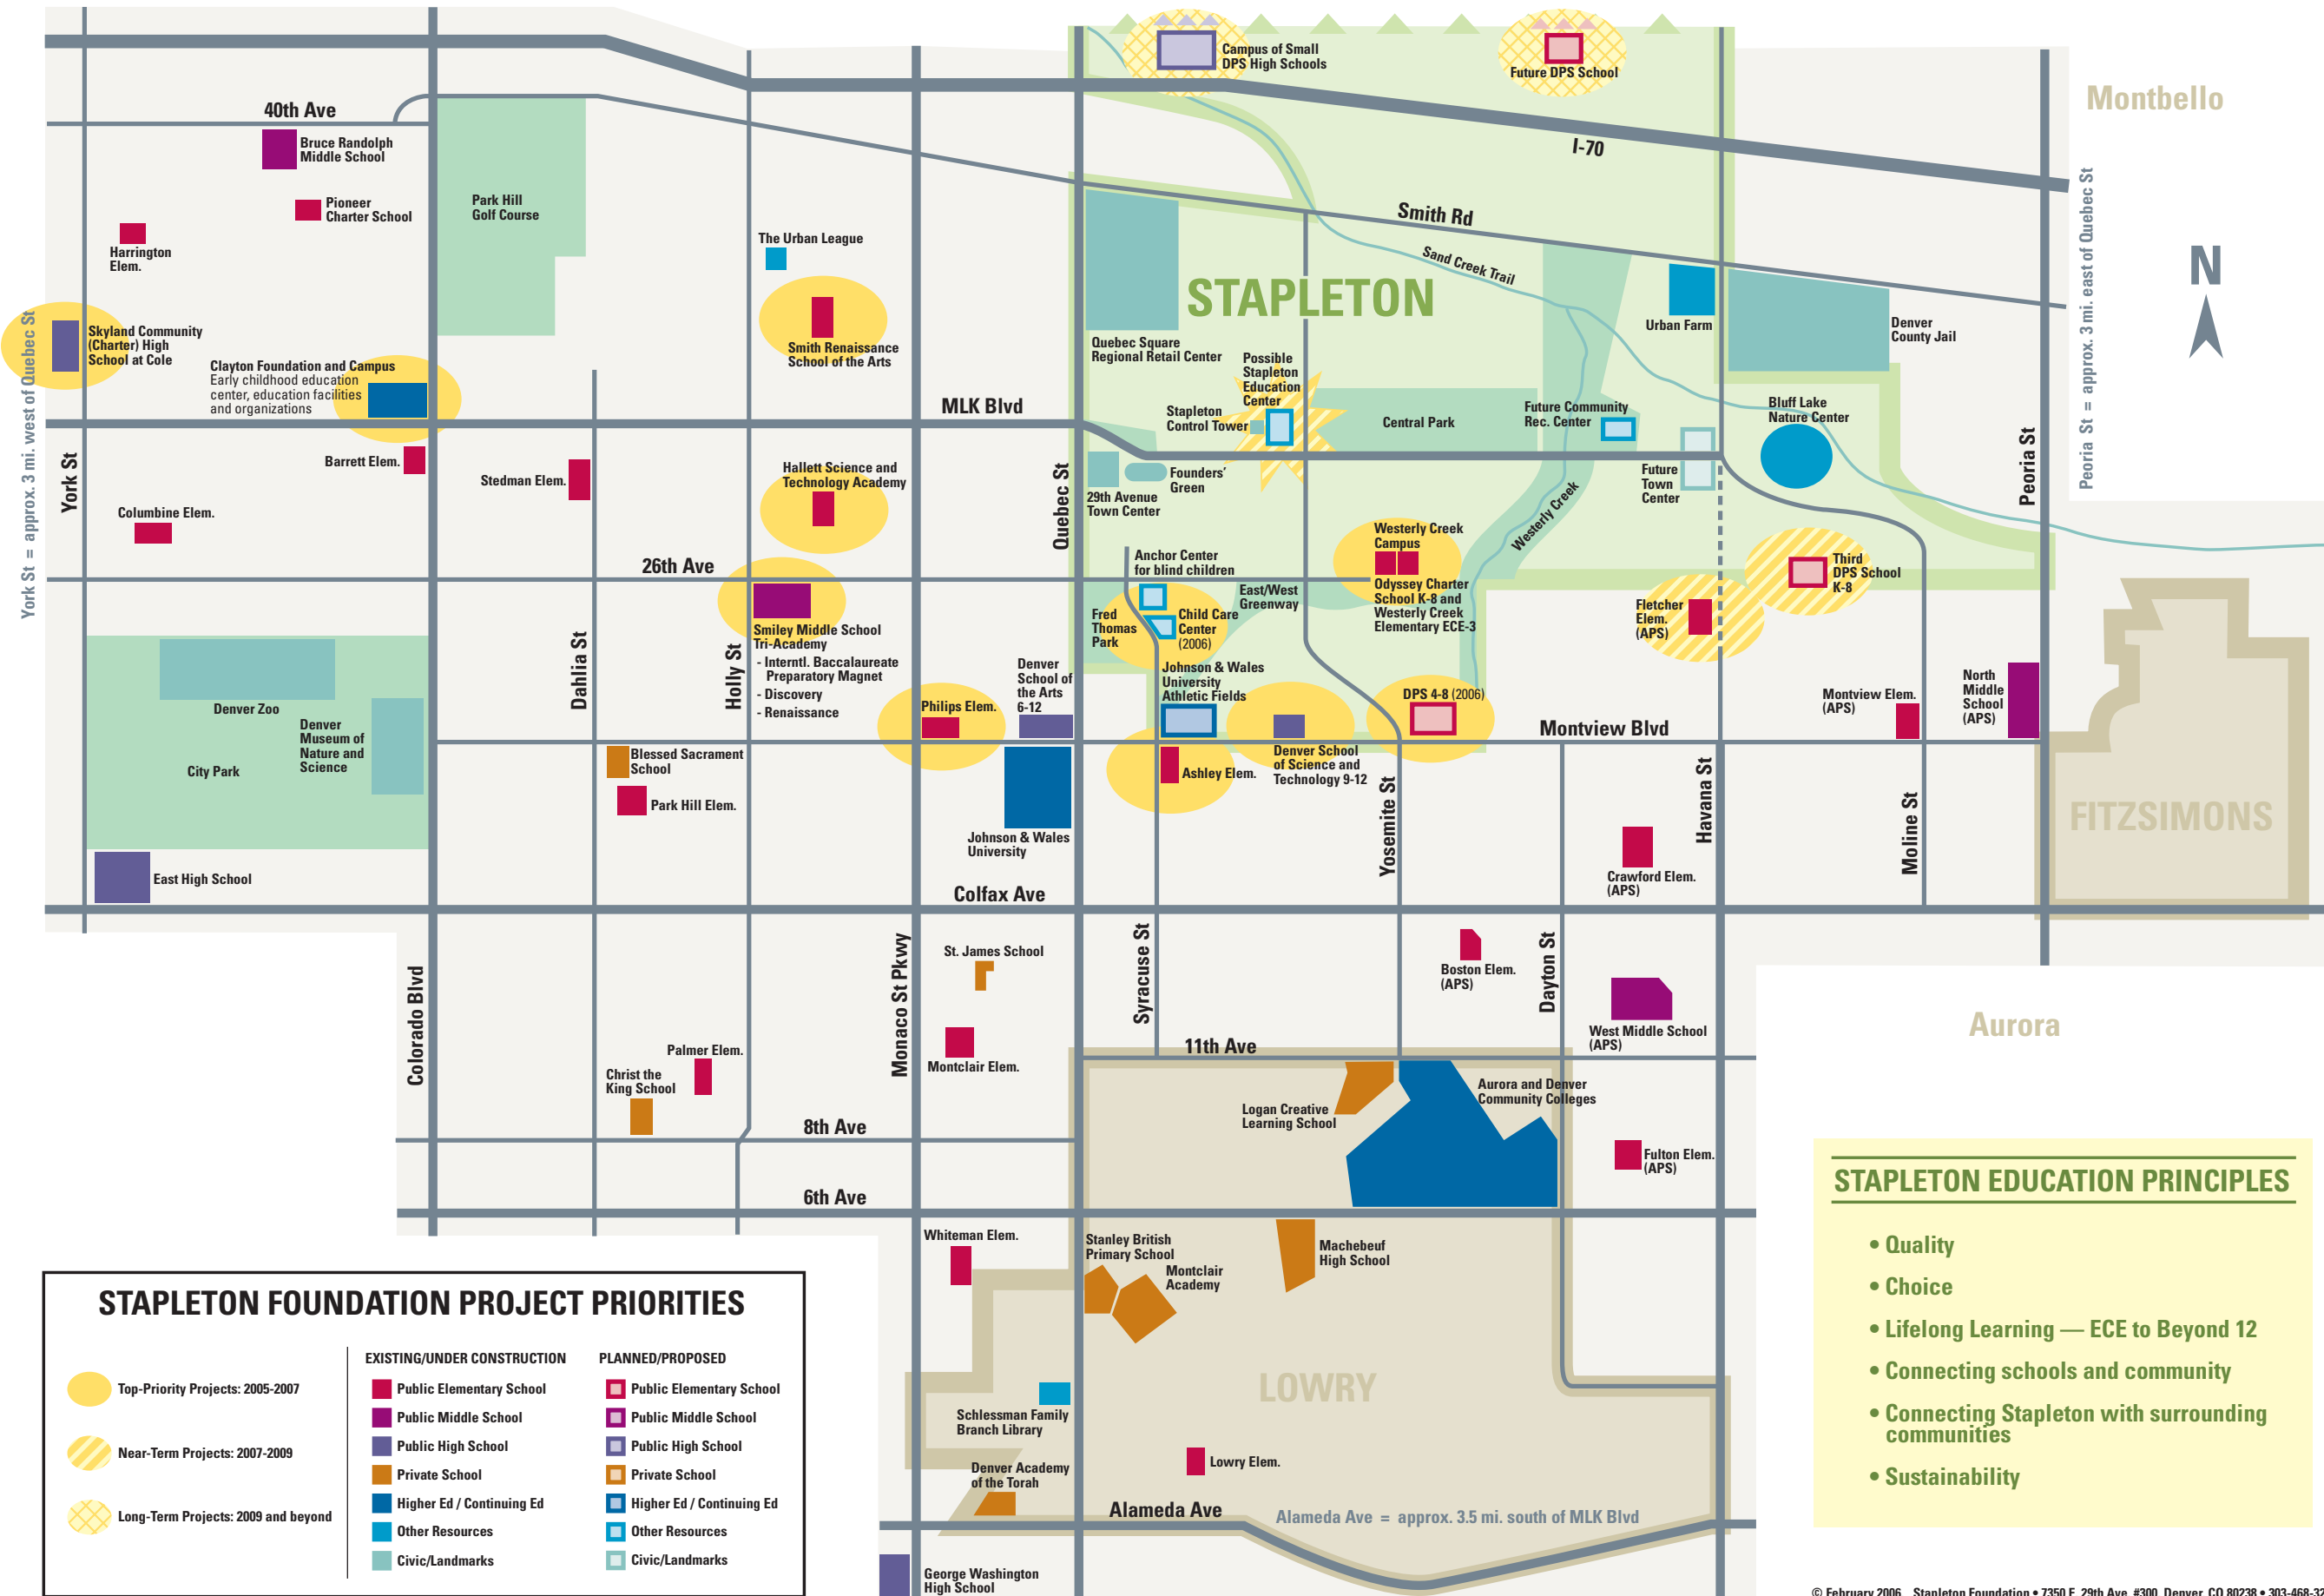

GREATER STAPLETON EDUCATION COMMUNITY

STAPLETON FOUNDATION PROJECT PRIORITIES

Priority	Existing/Under Construction	Planned/Proposed
Top-Priority Projects: 2005-2007	Public Elementary School Public Middle School Public High School Private School Higher Ed / Continuing Ed Other Resources Civic/Landmarks	Public Elementary School Public Middle School Public High School Private School Higher Ed / Continuing Ed Other Resources Civic/Landmarks
Near-Term Projects: 2007-2009		
Long-Term Projects: 2009 and beyond		

STAPLETON EDUCATION PRINCIPLES

- Quality
- Choice
- Lifelong Learning — ECE to Beyond 12
- Connecting schools and community
- Connecting Stapleton with surrounding communities
- Sustainability