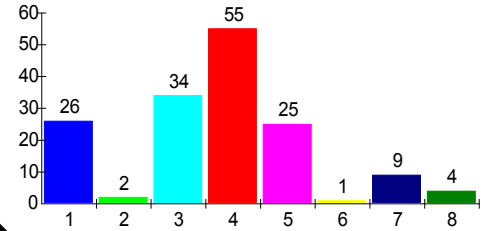

Distribution of Hearst ES Students in SY2005-06

Total Enrollment = 156
 Median Travel Distance = 2.9 Miles
 136 out of 156 students (87%) are out-of-boundary.

Hearst ES students by ward

Source: District of Columbia Public Schools,
 District of Columbia Board of Education Public Charter Schools,
 District of Columbia Public Charter School Board

0 0.2 0.4 0.8 1.2 1.6
 Miles