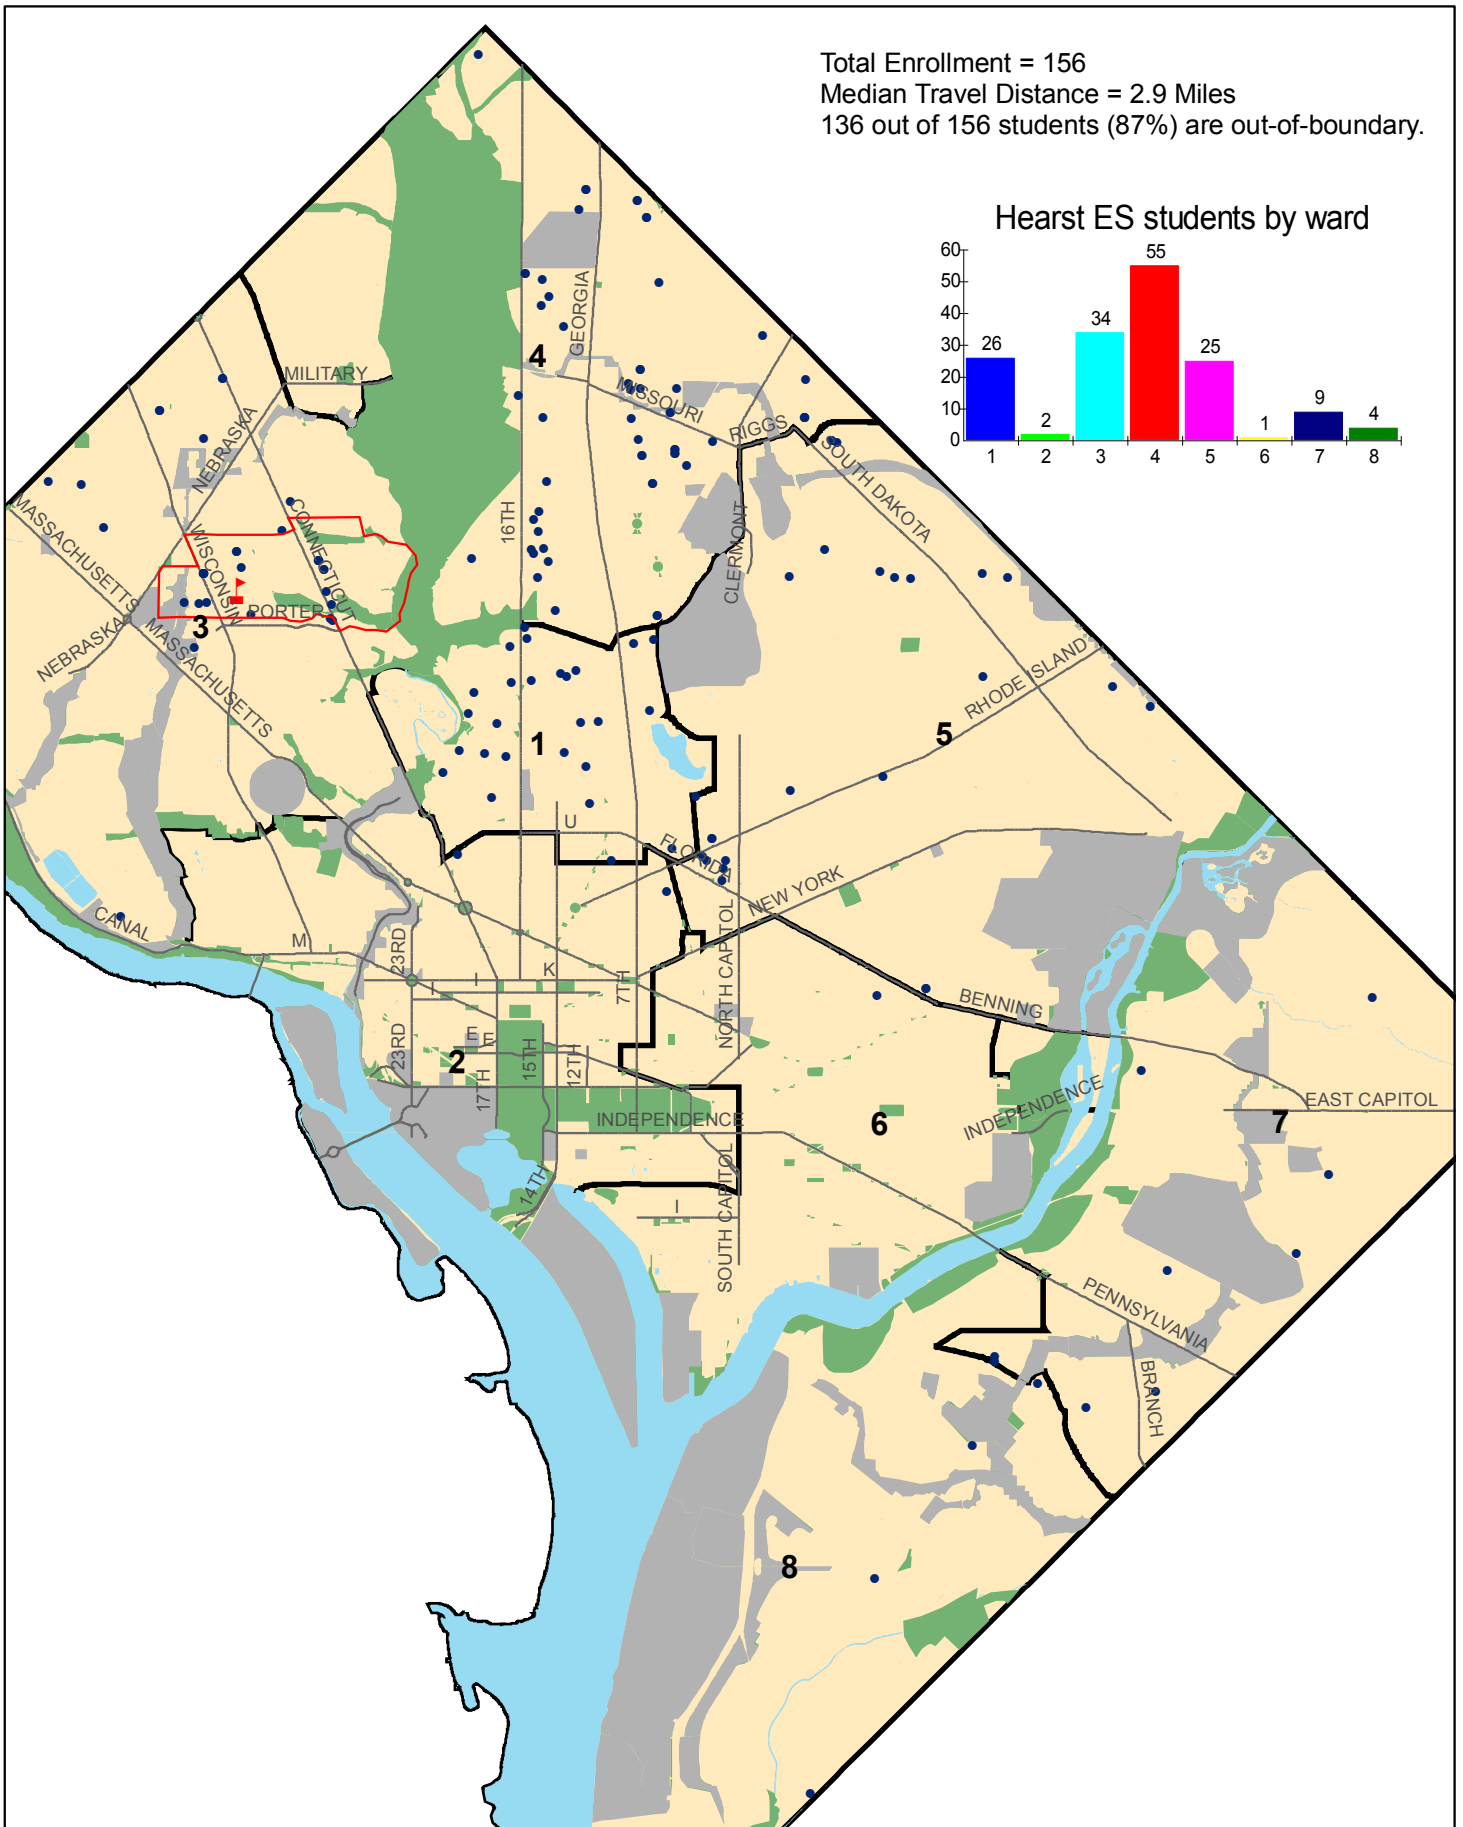

Distribution of Hearst ES Students in SY2005-06

Total Enrollment = 156
 Median Travel Distance = 2.9 Miles
 136 out of 156 students (87%) are out-of-boundary.

Hearst ES students by ward

Source: District of Columbia Public Schools,
 District of Columbia Board of Education Public Charter Schools,
 District of Columbia Public Charter School Board

0 0.2 0.4 0.8 1.2 1.6
 Miles