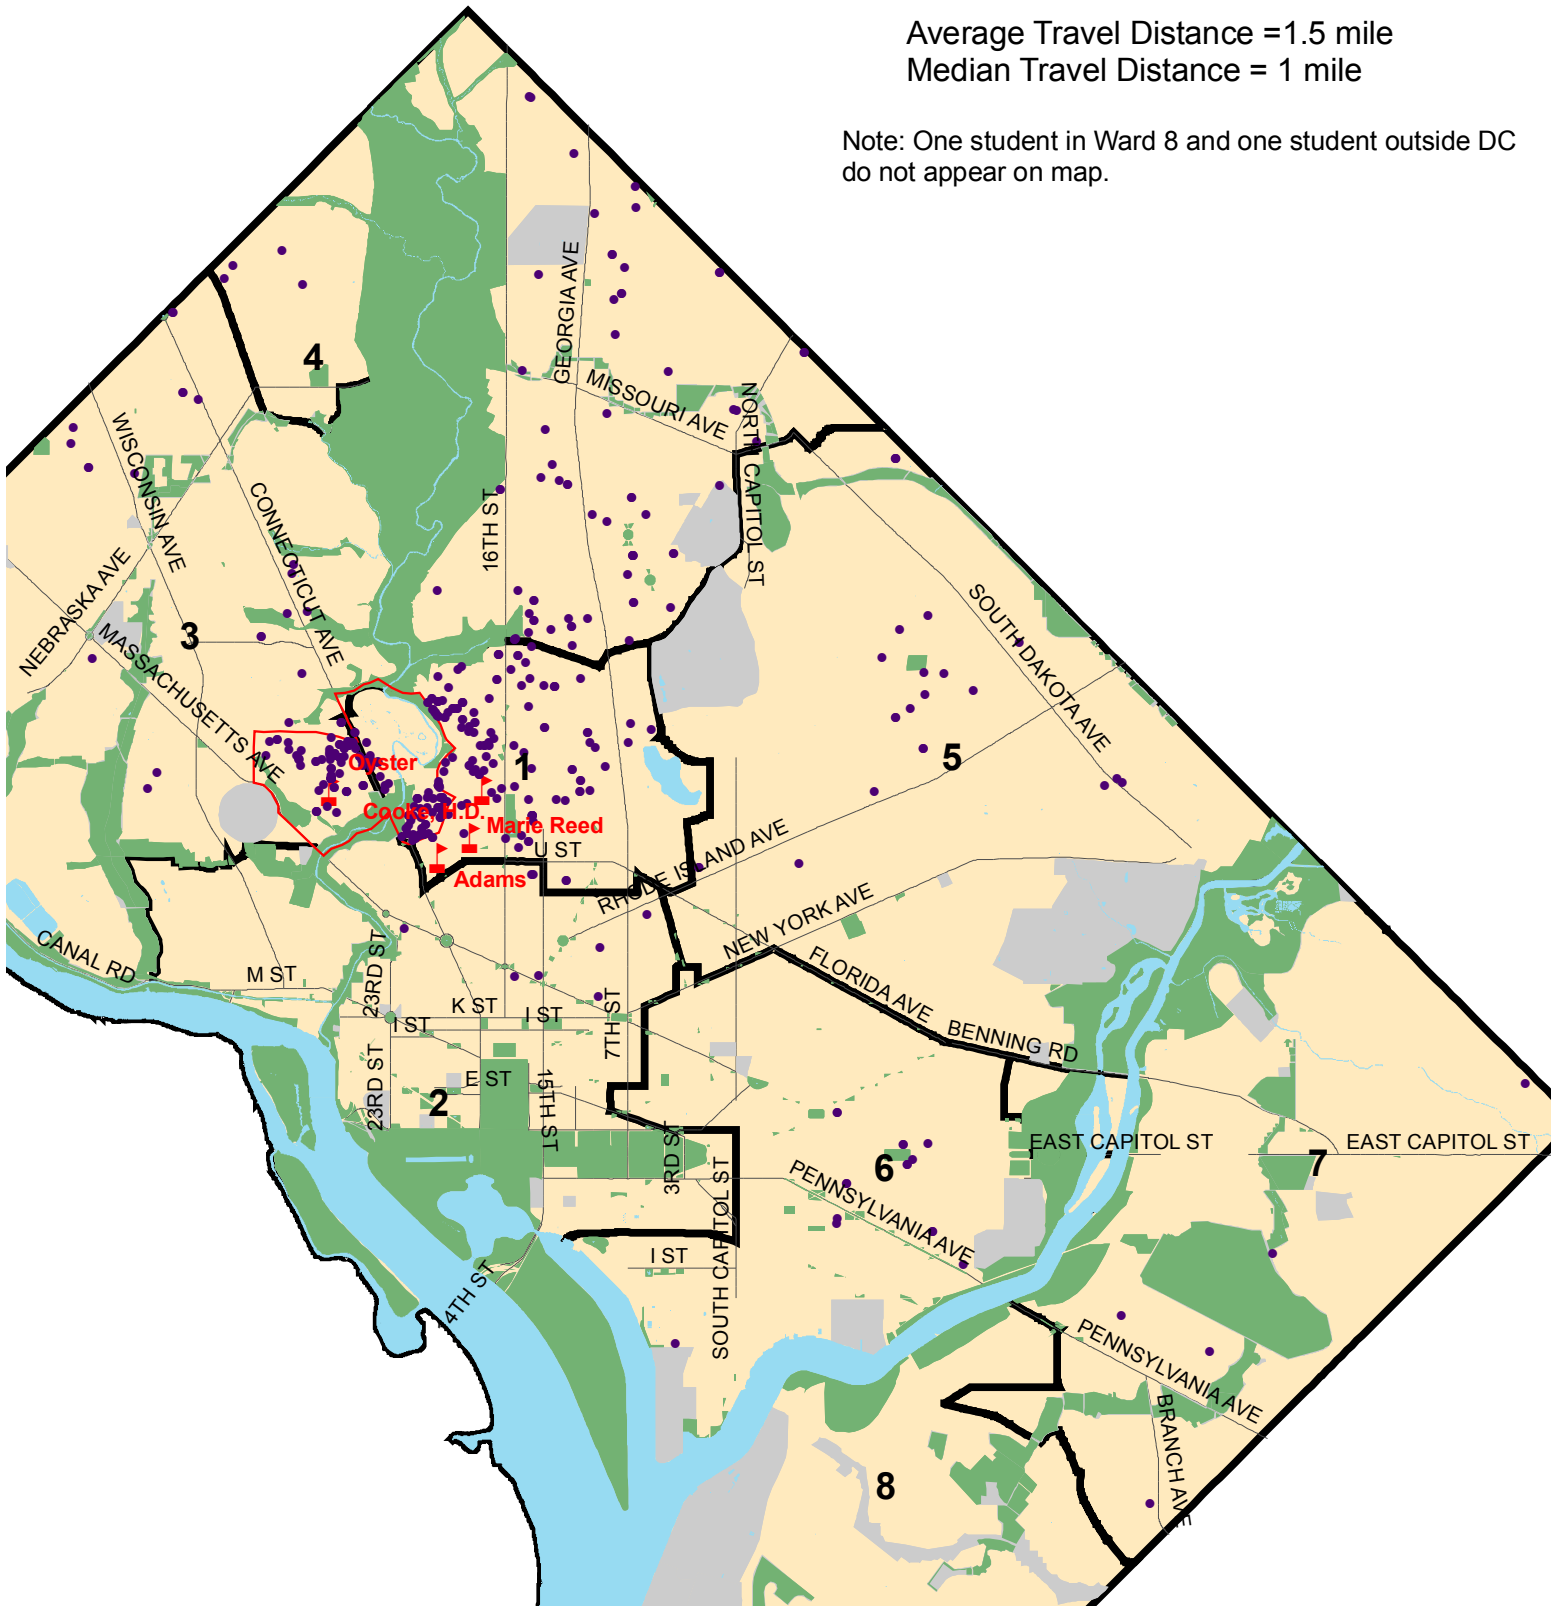

# Distribution of Oyster ES Students in SY2005-06

Total Enrollment = 430

Average Travel Distance = 1.5 mile  
Median Travel Distance = 1 mile

Note: One student in Ward 8 and one student outside DC do not appear on map.

- Oyster Students
- ▲ Oyster ES
- Oyster Boundary

Source: District of Columbia Public Schools