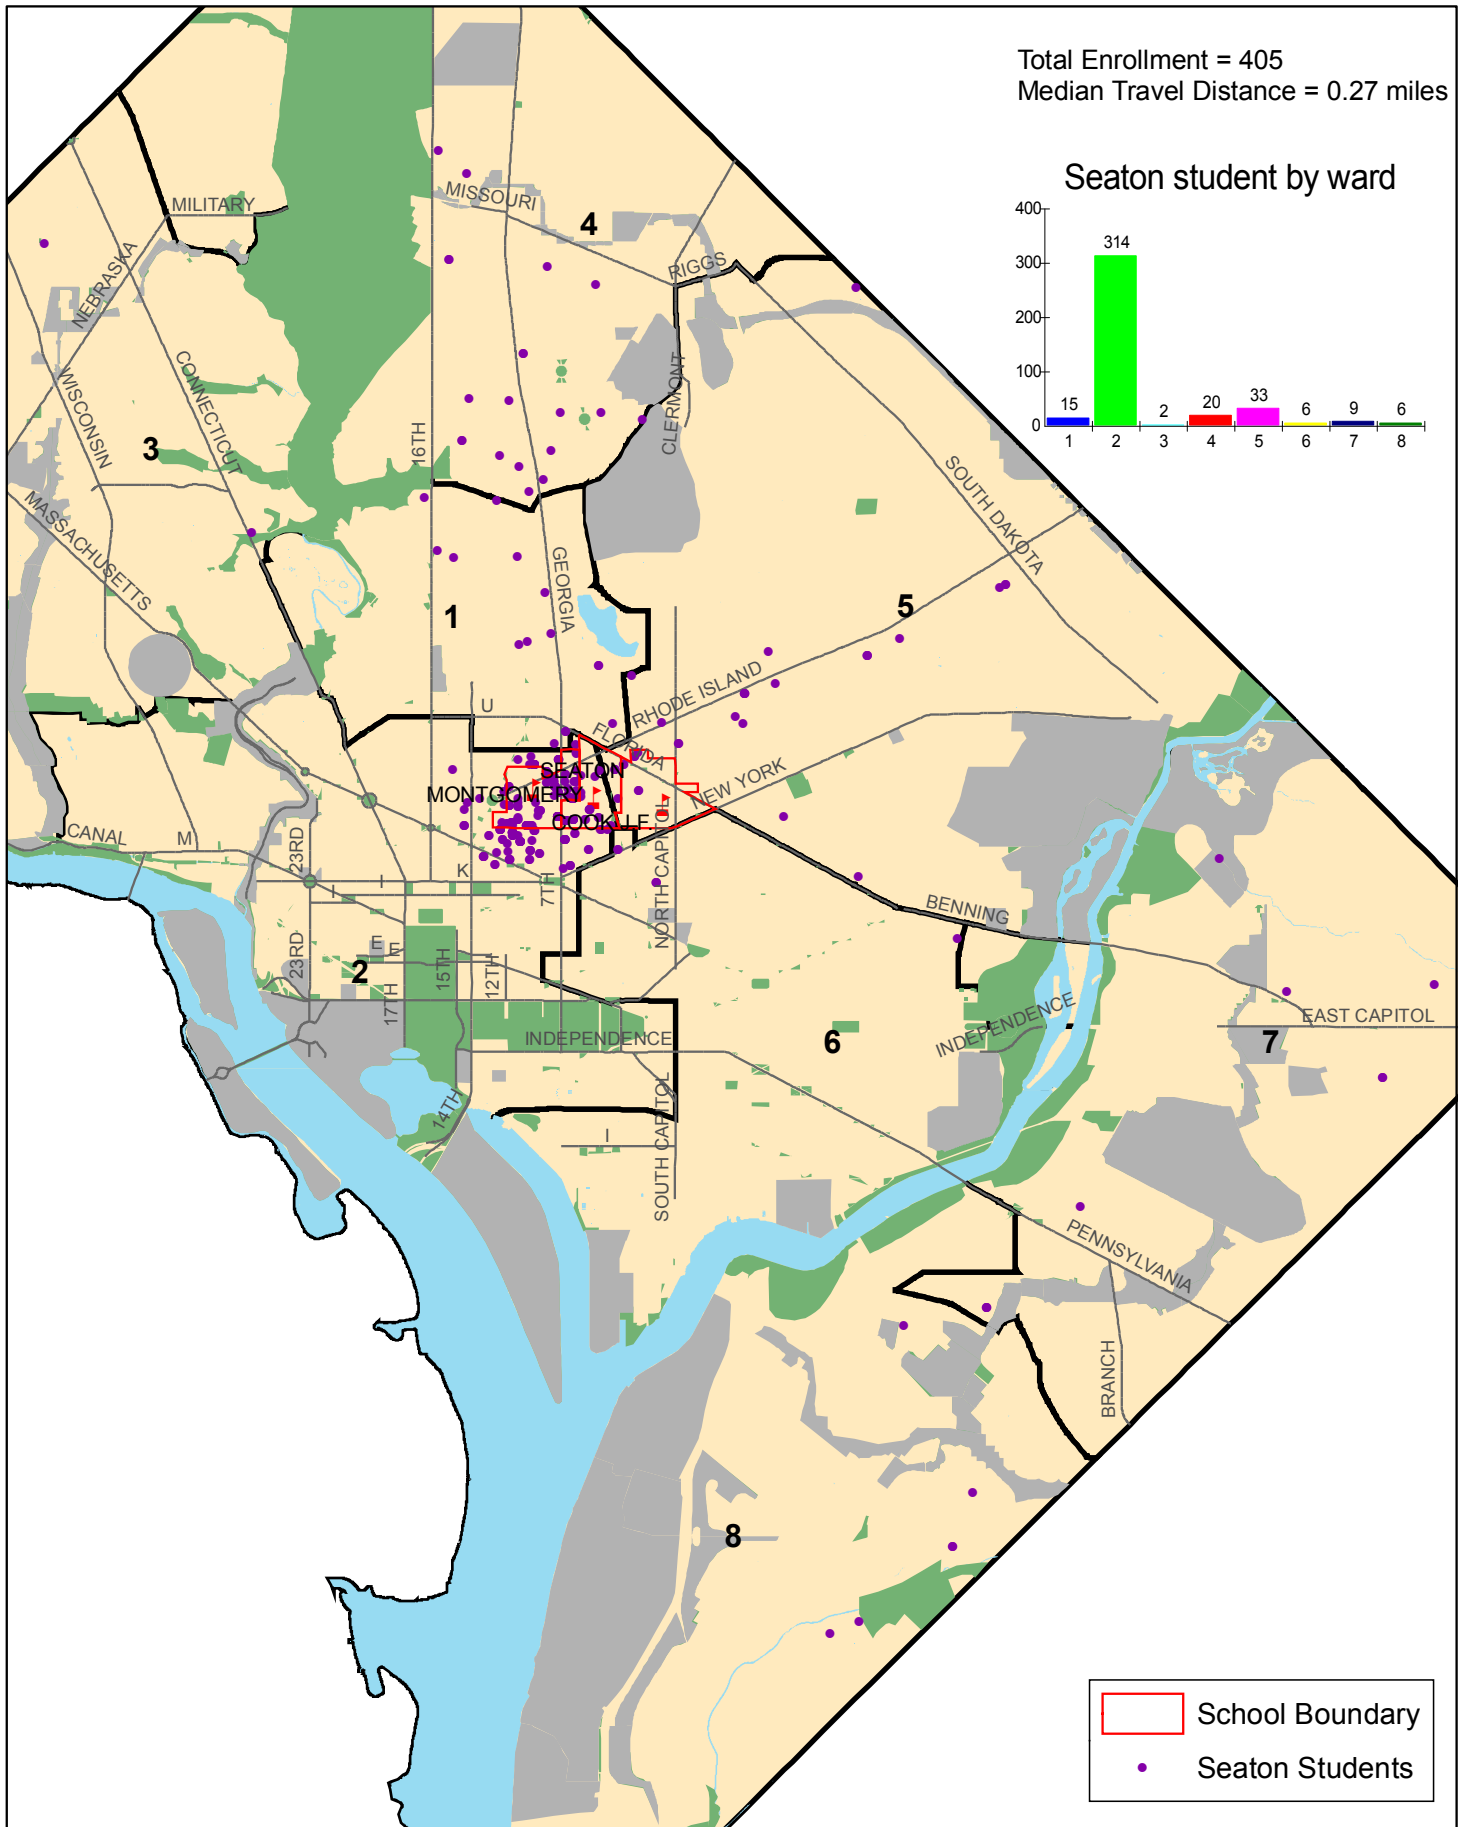

Distribution of Seaton ES Students in SY2005-06

Source: District of Columbia Public Schools,
 District of Columbia Board of Education Public Charter Schools,
 District of Columbia Public Charter School Board

0 0.20.4 0.8 1.2 1.6
 Miles