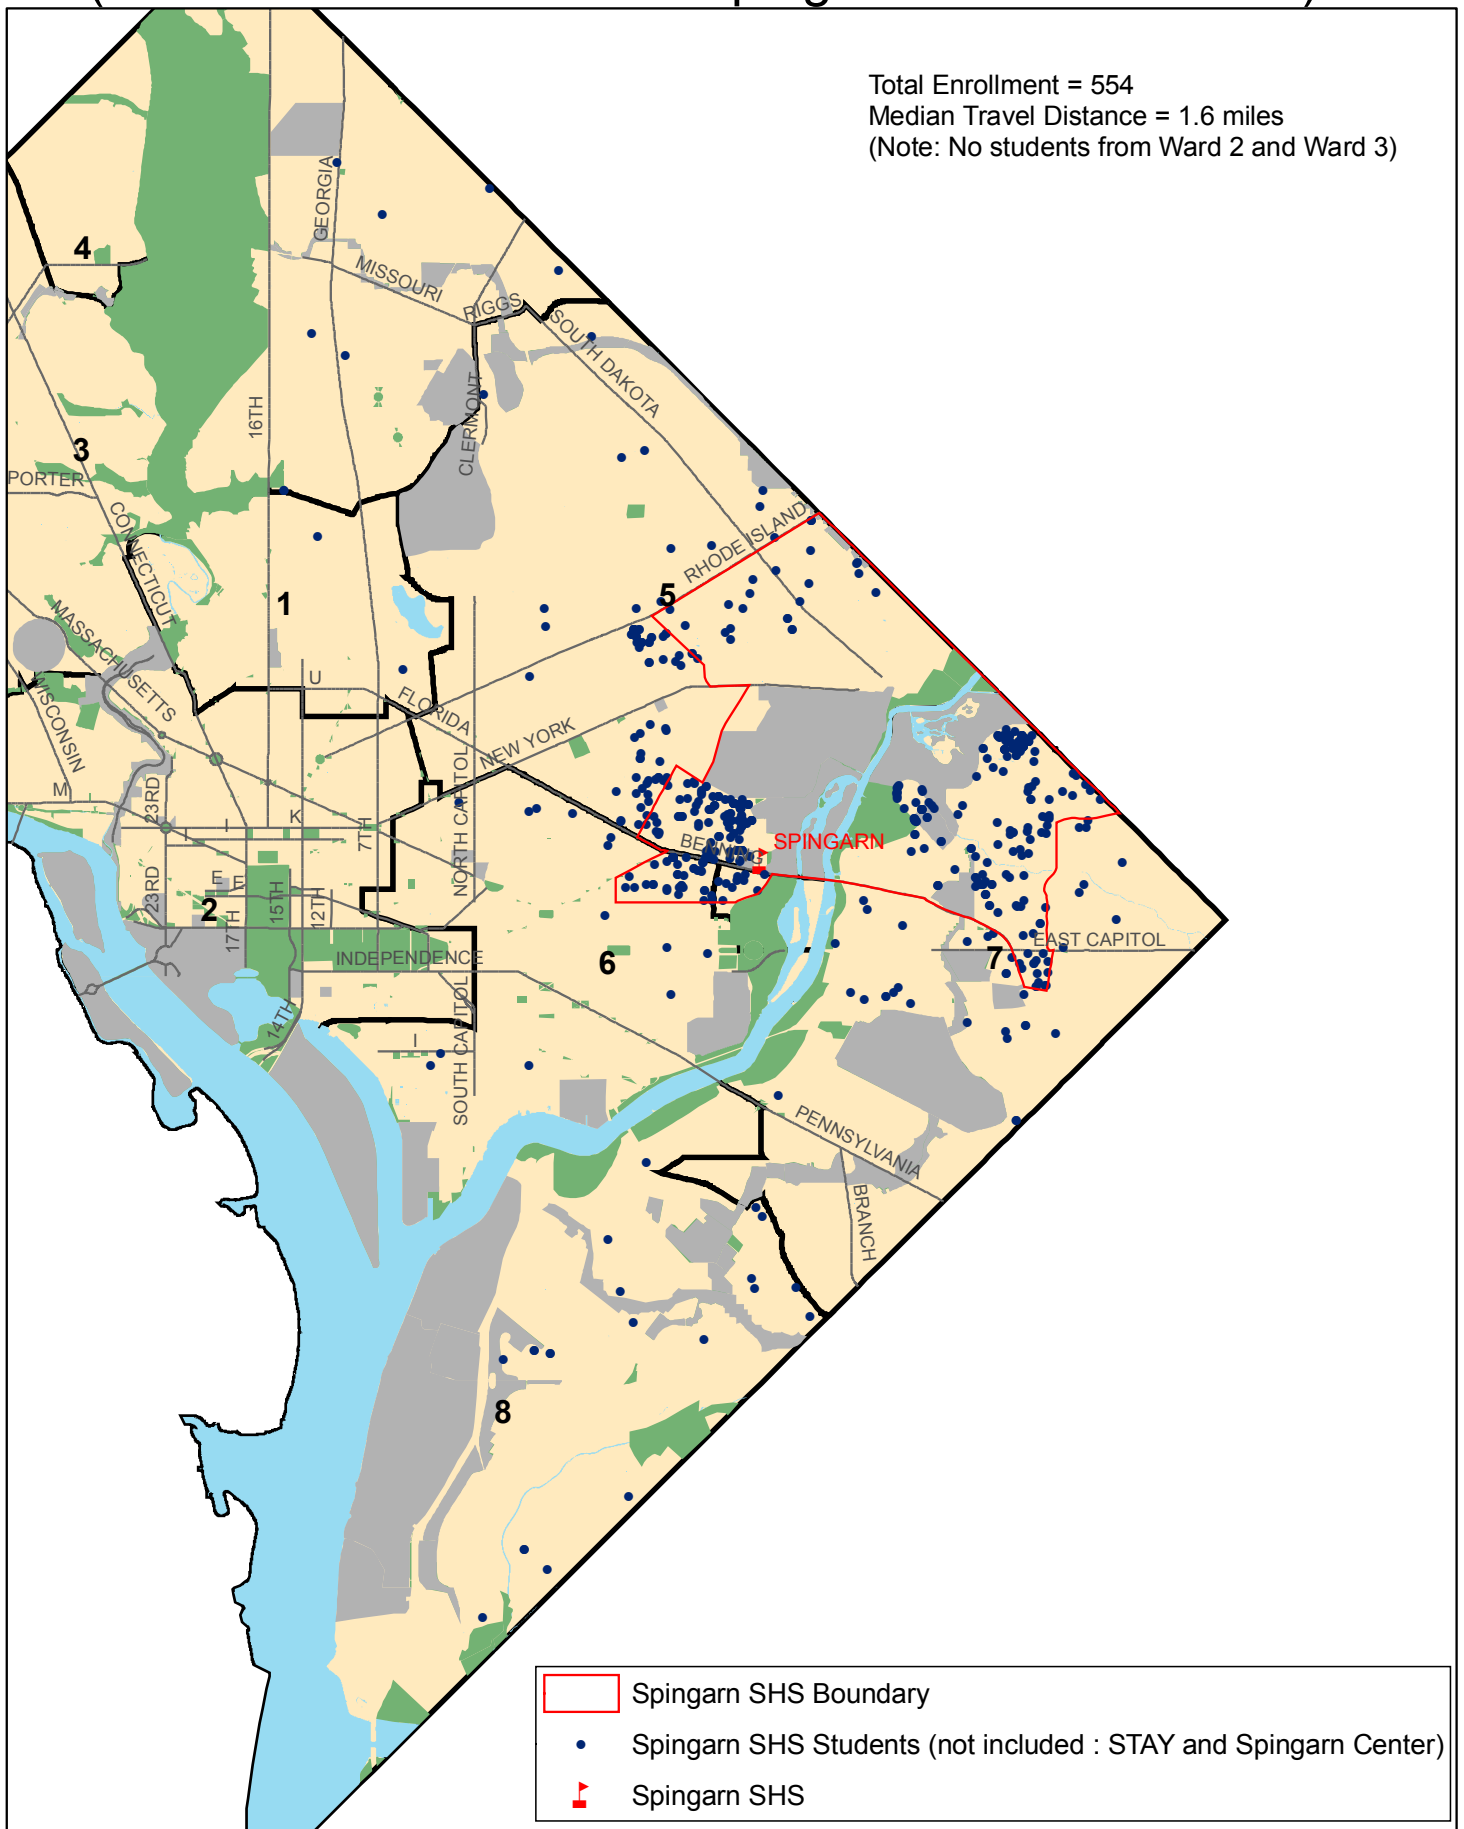

# Distribution of Spingarn Senior High School Students in SY2005-06 (Not included : STAY and Spingarn Center students)

Total Enrollment = 554  
 Median Travel Distance = 1.6 miles  
 (Note: No students from Ward 2 and Ward 3)

Source: District of Columbia Public Schools,  
 District of Columbia Board of Education Public Charter Schools, 00.20.5  
 District of Columbia Public Charter School Board