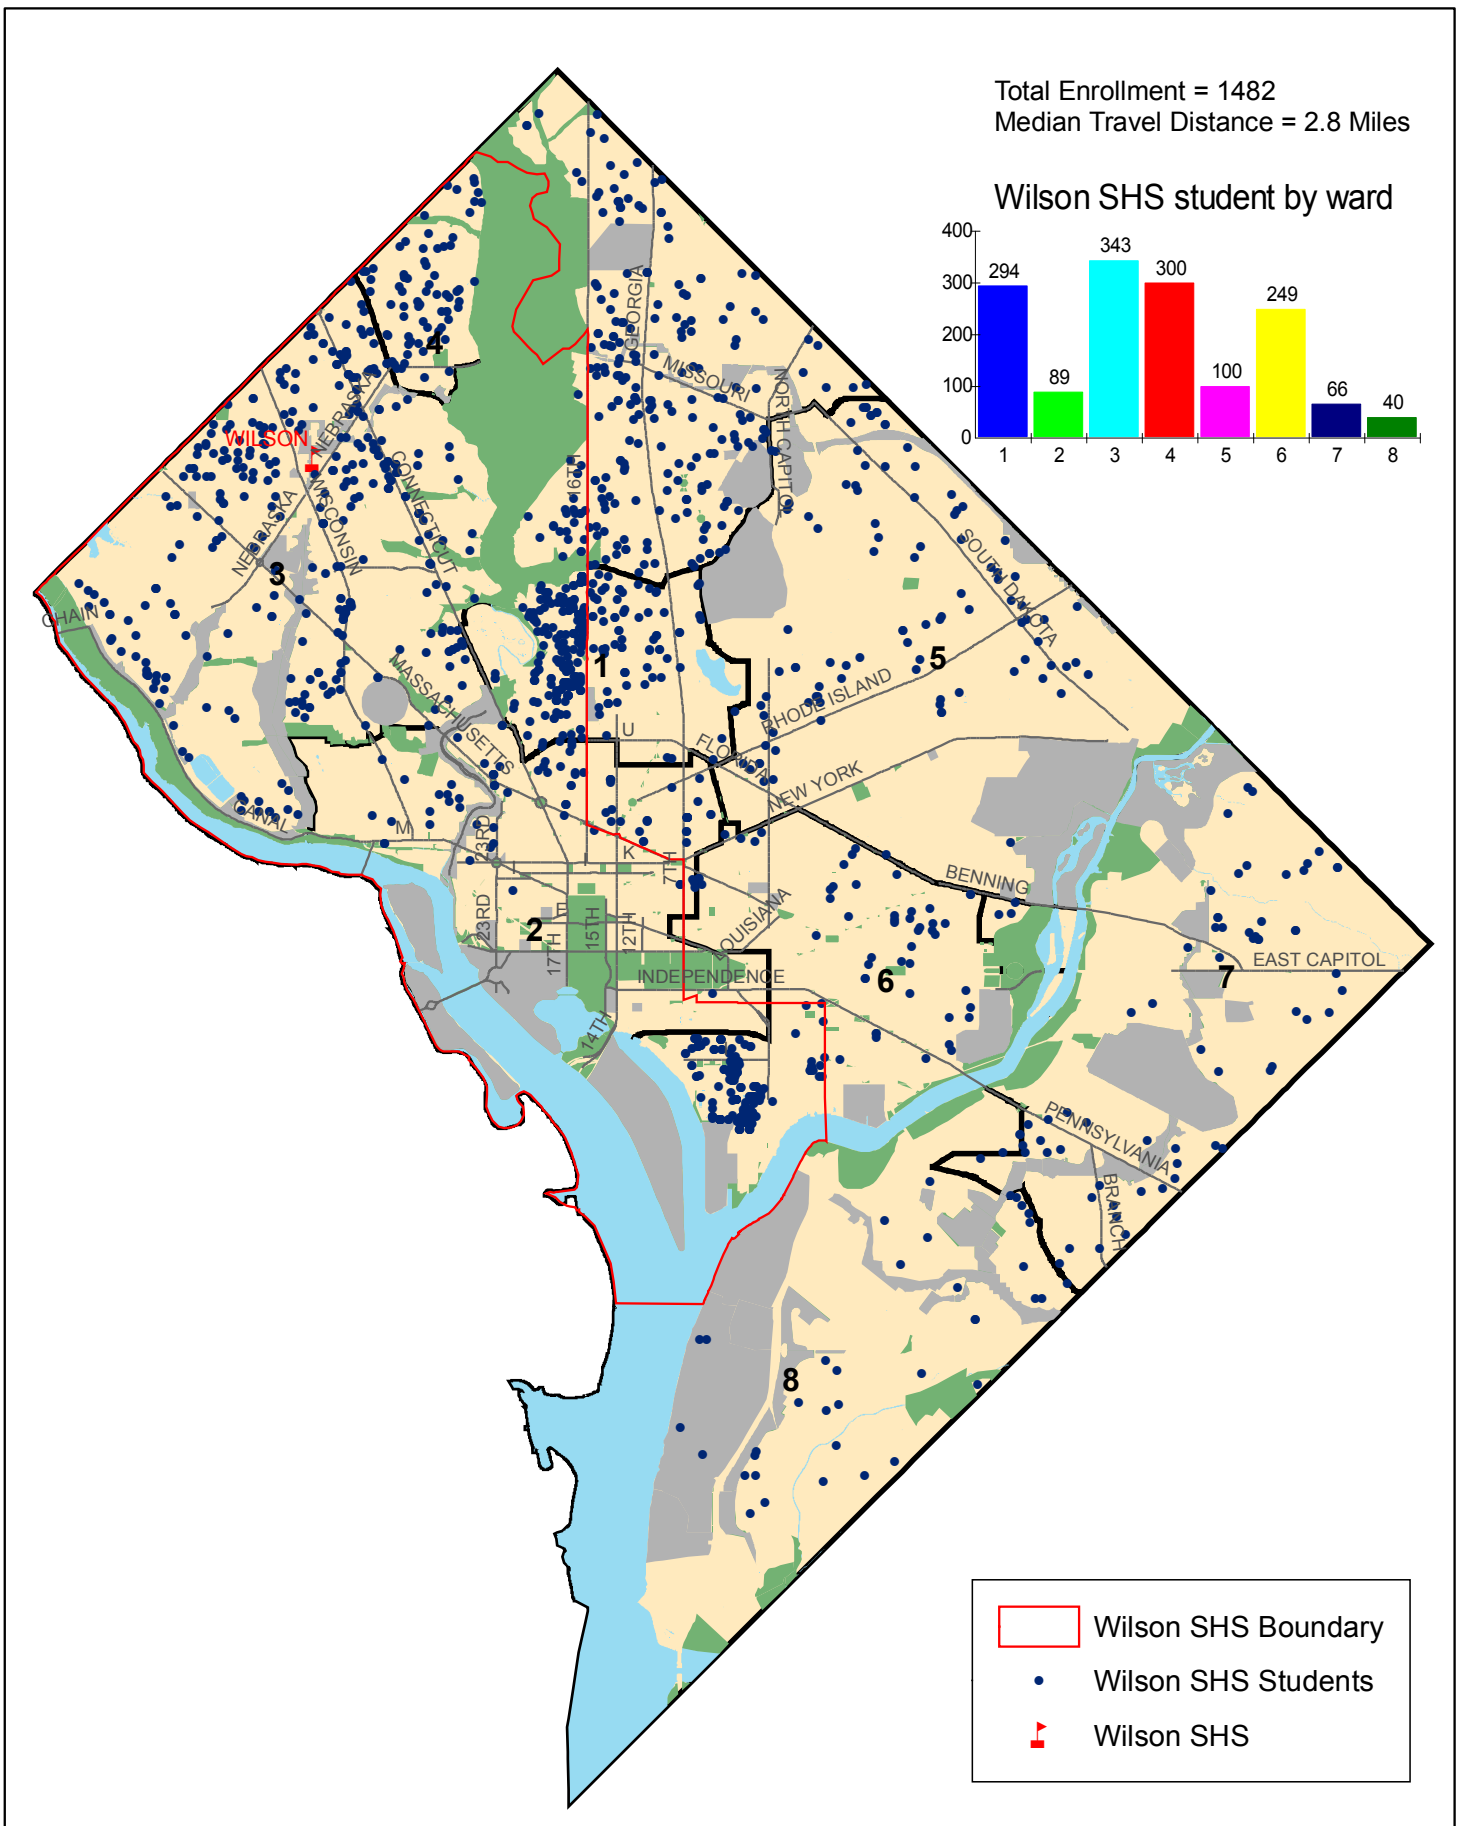

# Distribution of Wilson Senior High School Students in SY2005-06

Source: District of Columbia Public Schools,  
District of Columbia Board of Education Public Charter Schools,  
District of Columbia Public Charter School Board

0 0.25 0.5 1 1.5 2 Miles