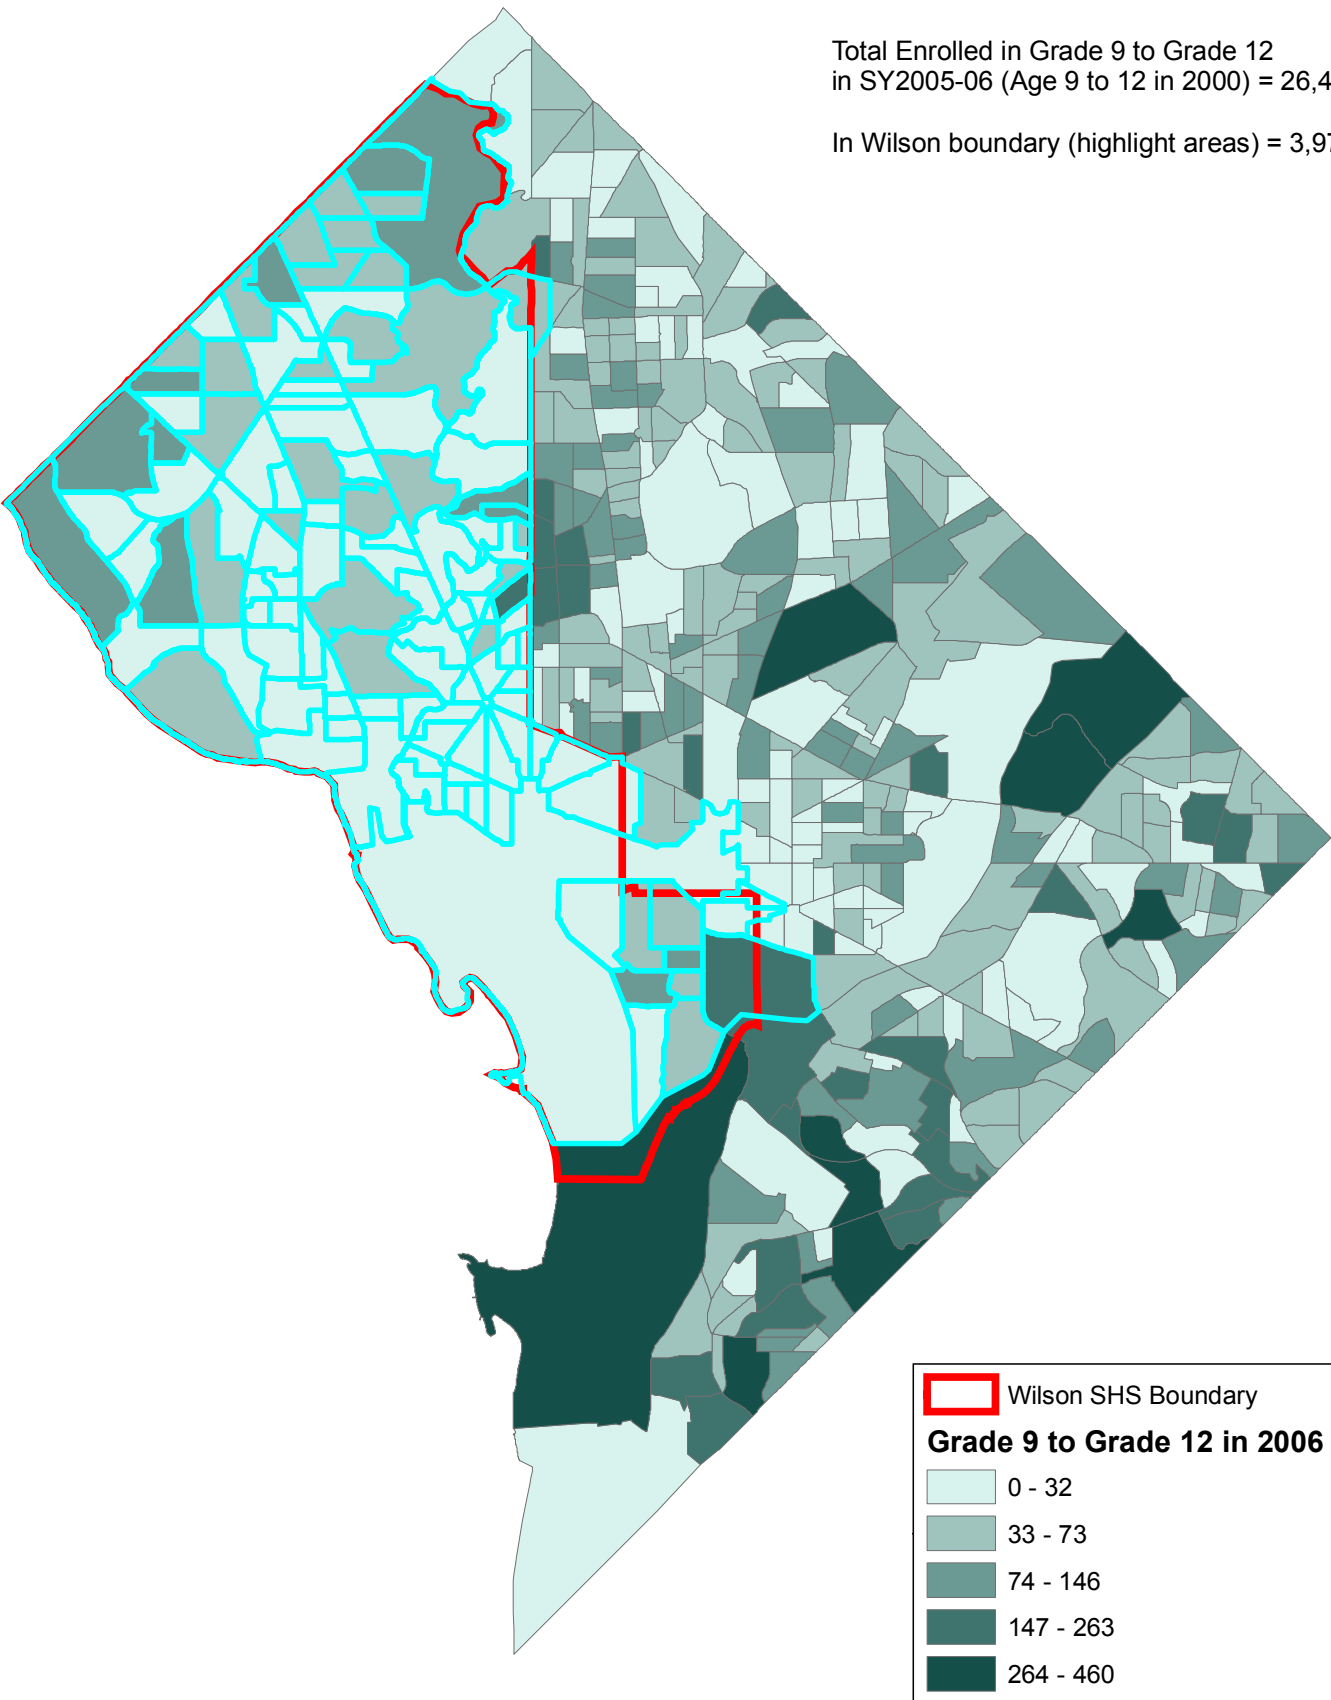

Projection from Census 2000: Children Enrolled in Grade 9 to 12 in SY2005-06 (Age 9 to 12 in 2000) in Washington DC by Census Block Group

Total Enrolled in Grade 9 to Grade 12 in SY2005-06 (Age 9 to 12 in 2000) = 26,471

In Wilson boundary (highlight areas) = 3,970

Wilson SHS Boundary

Grade 9 to Grade 12 in 2006

- 0 - 32
- 33 - 73
- 74 - 146
- 147 - 263
- 264 - 460