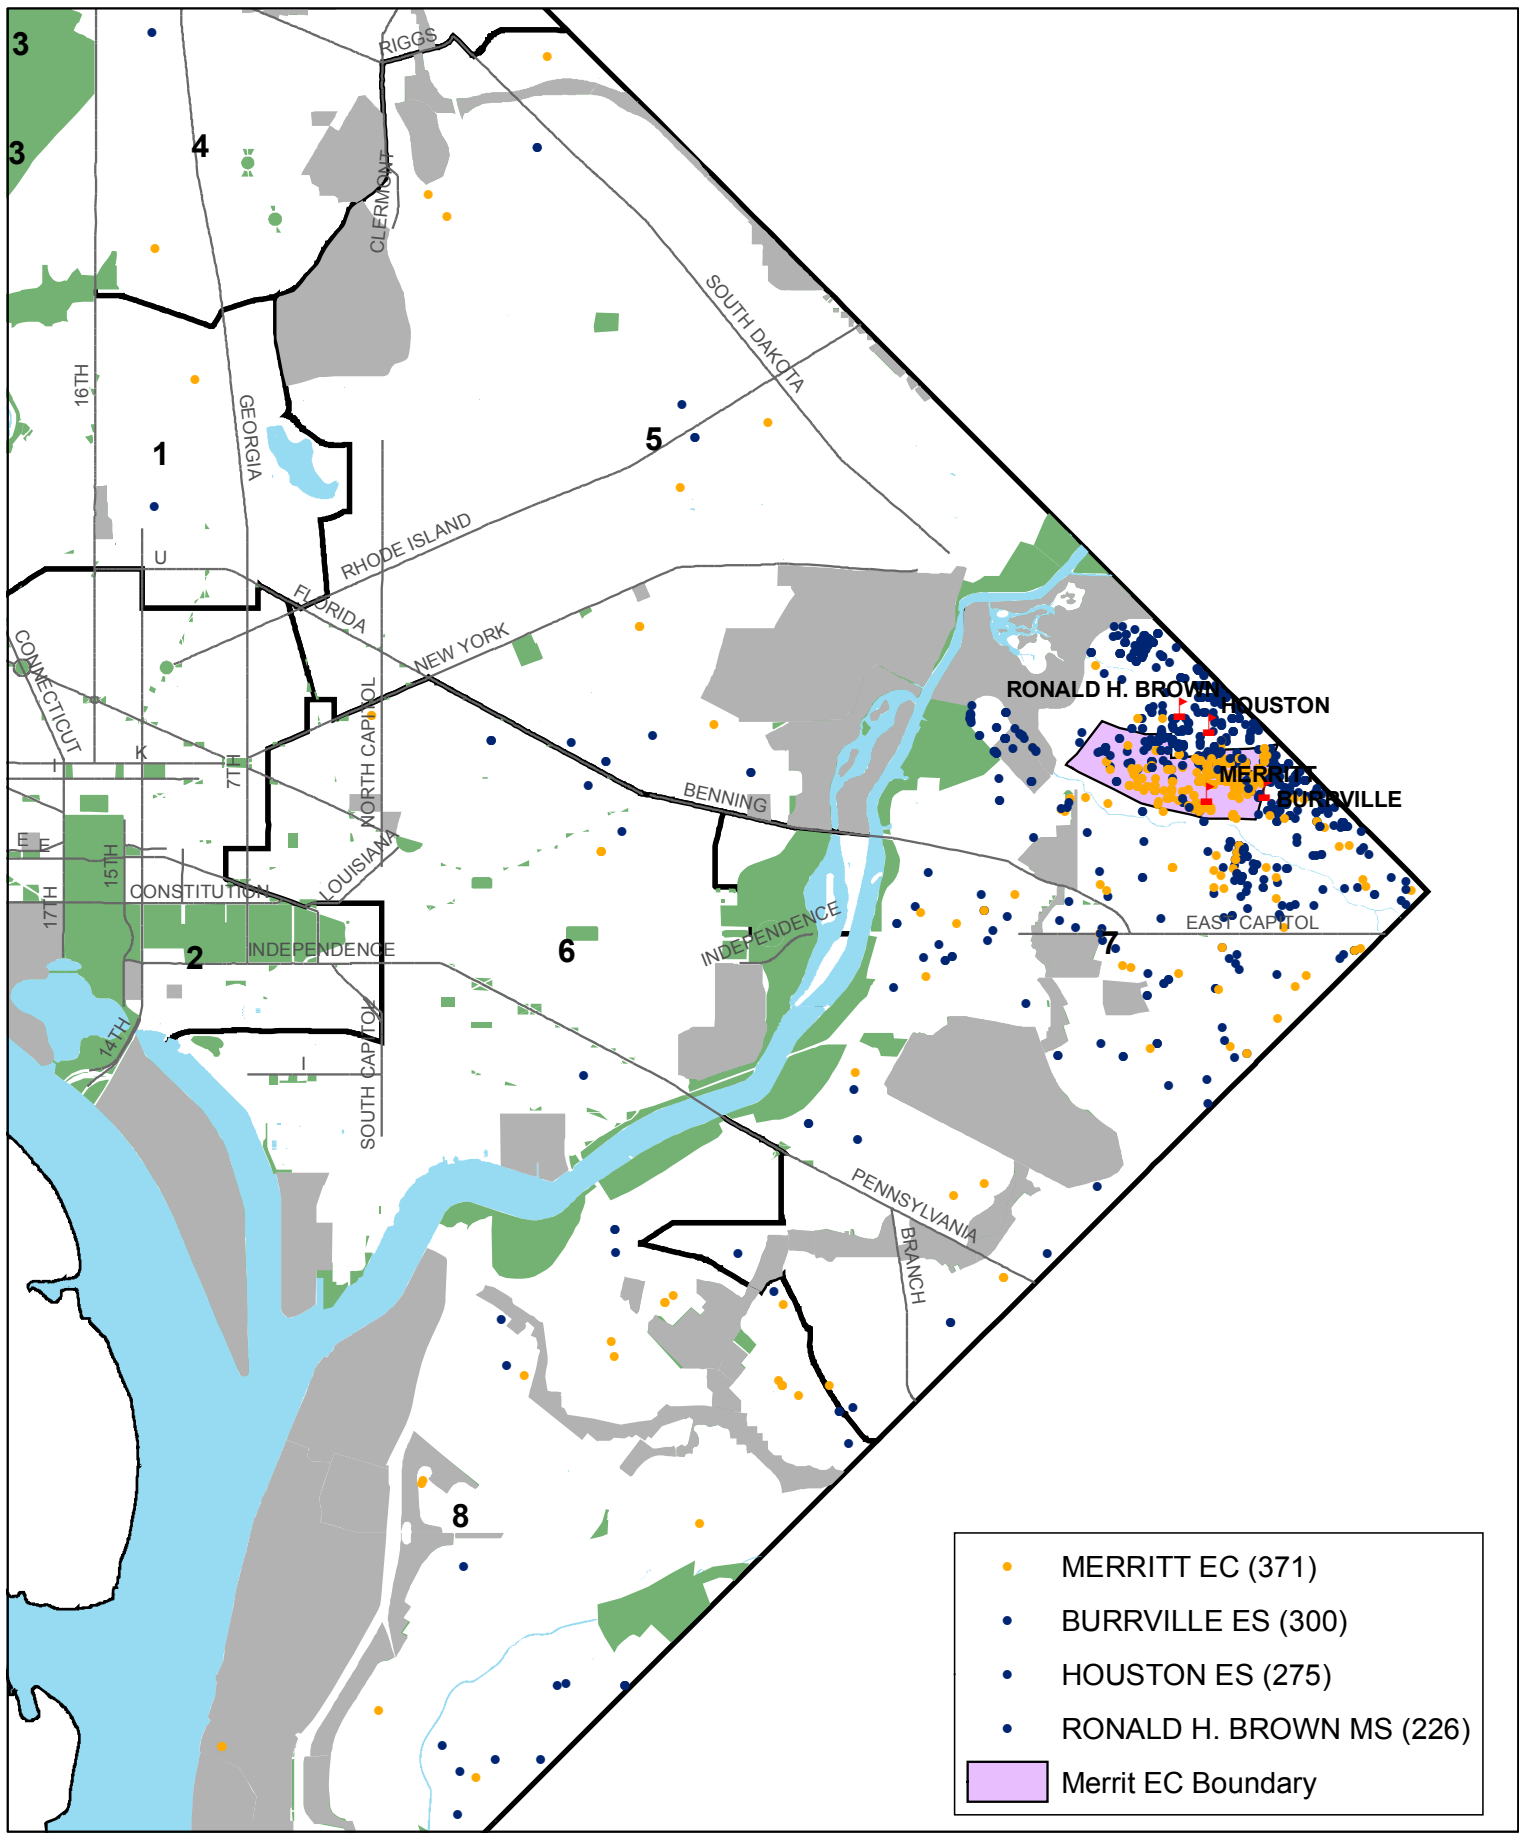

Distribution of Merritt EC (Closing School) and Burrville ES, Houston ES, Ron Brown MS (Receiving School) Students

Source: District of Columbia Public Schools, District of Columbia Board of Education Public Charter Schools, District of Columbia Public Charter School Board

0 0.20.4 0.8 1.2 1.6 Miles