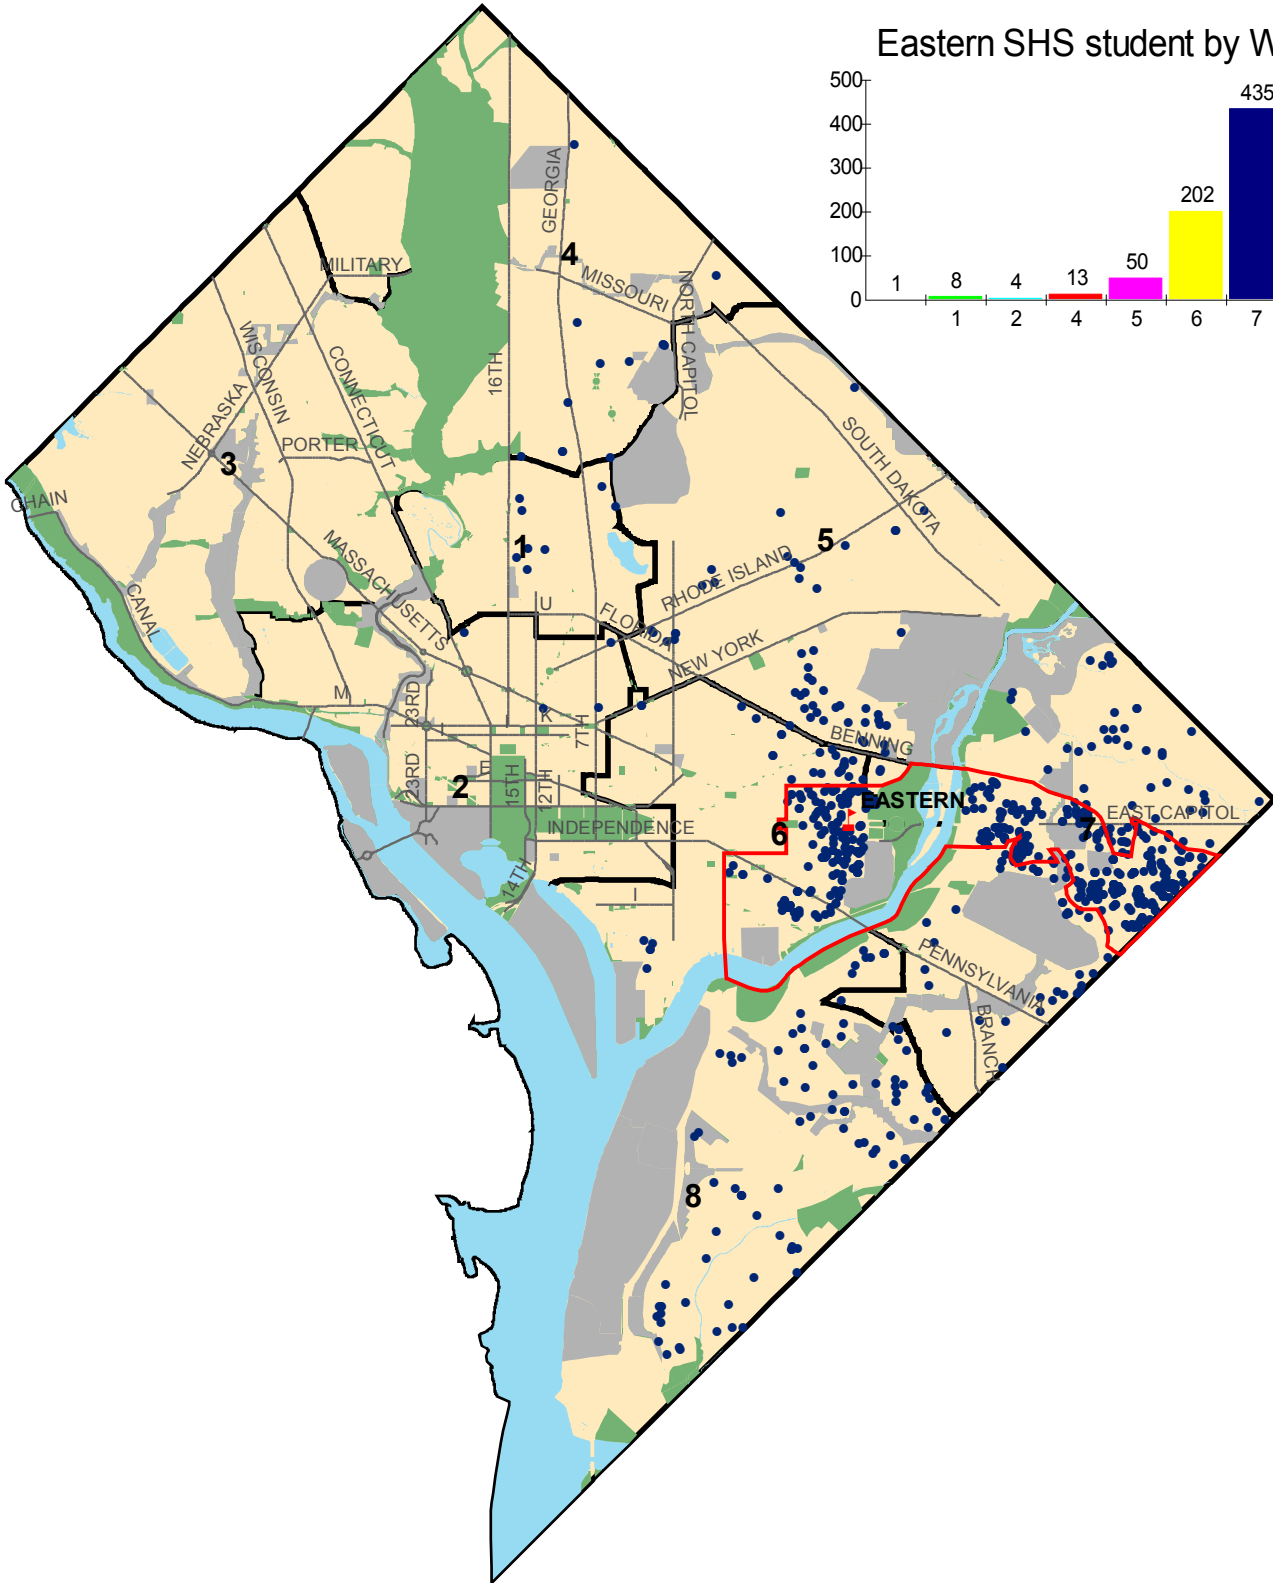

Distribution of Eastern High School Students SY2005-06

Total Enrollment = 805
 Median Travel Distance = 2.1 miles
 Out of boundary students = 292

Eastern SHS student by Ward

Source: District of Columbia Public Schools,
 District of Columbia Board of Education Public Charter Schools,
 District of Columbia Public Charter School Board