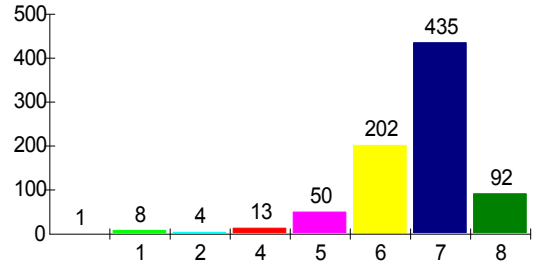

Distribution of Eastern High School Students SY2005-06

Total Enrollment = 805
 Median Travel Distance = 2.1 miles
 Out of boundary students = 292

Eastern SHS student by Ward

Source: District of Columbia Public Schools,
 District of Columbia Board of Education Public Charter Schools,
 District of Columbia Public Charter School Board