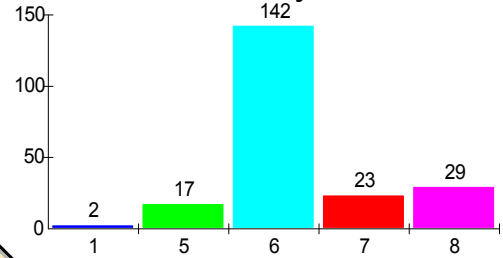

Distribution of Maury Elementary School Students SY 2005-06

Total Enrollment = 213
Median Travel Distance = 0.4 mile
Out of boundary = 123

Students by ward

Source: District of Columbia Public Schools,
District of Columbia Board of Education Public Charter Schools,
District of Columbia Public Charter School Board