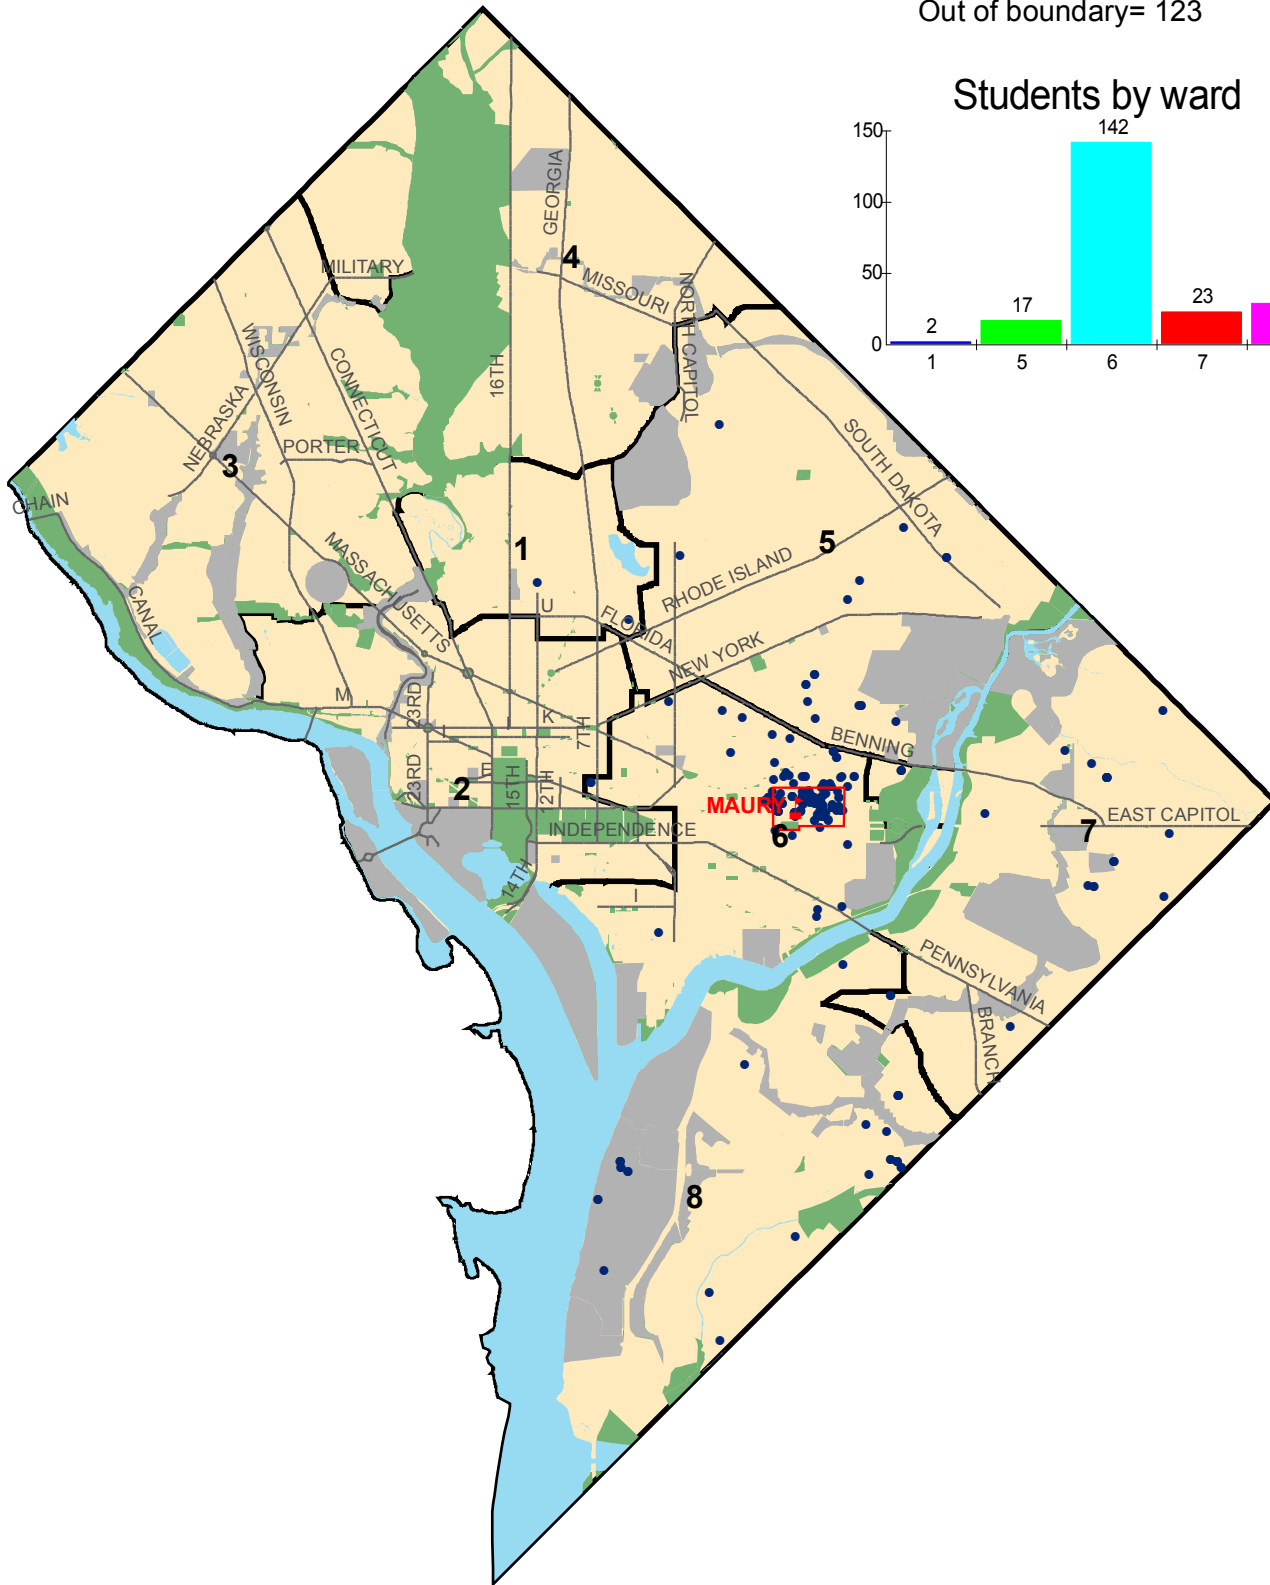

# Distribution of Maury Elementary School Students SY 2005-06

Total Enrollment = 213  
 Median Travel Distance = 0.4 mile  
 Out of boundary = 123

### Students by ward

Source: District of Columbia Public Schools,  
 District of Columbia Board of Education Public Charter Schools,  
 District of Columbia Public Charter School Board