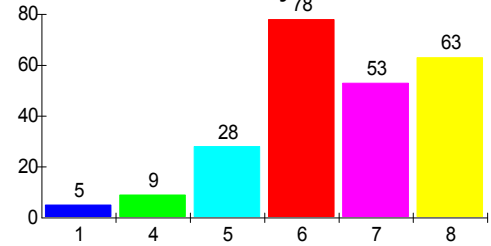

Distribution of Brent Elementary School Students SY 2005-06

Total Enrollment = 236
 Median Travel Distance = 2.4 mile
 Out of boundary = 213

Student by ward

Source: District of Columbia Public Schools,
 District of Columbia Board of Education Public Charter Schools,
 District of Columbia Public Charter School Board