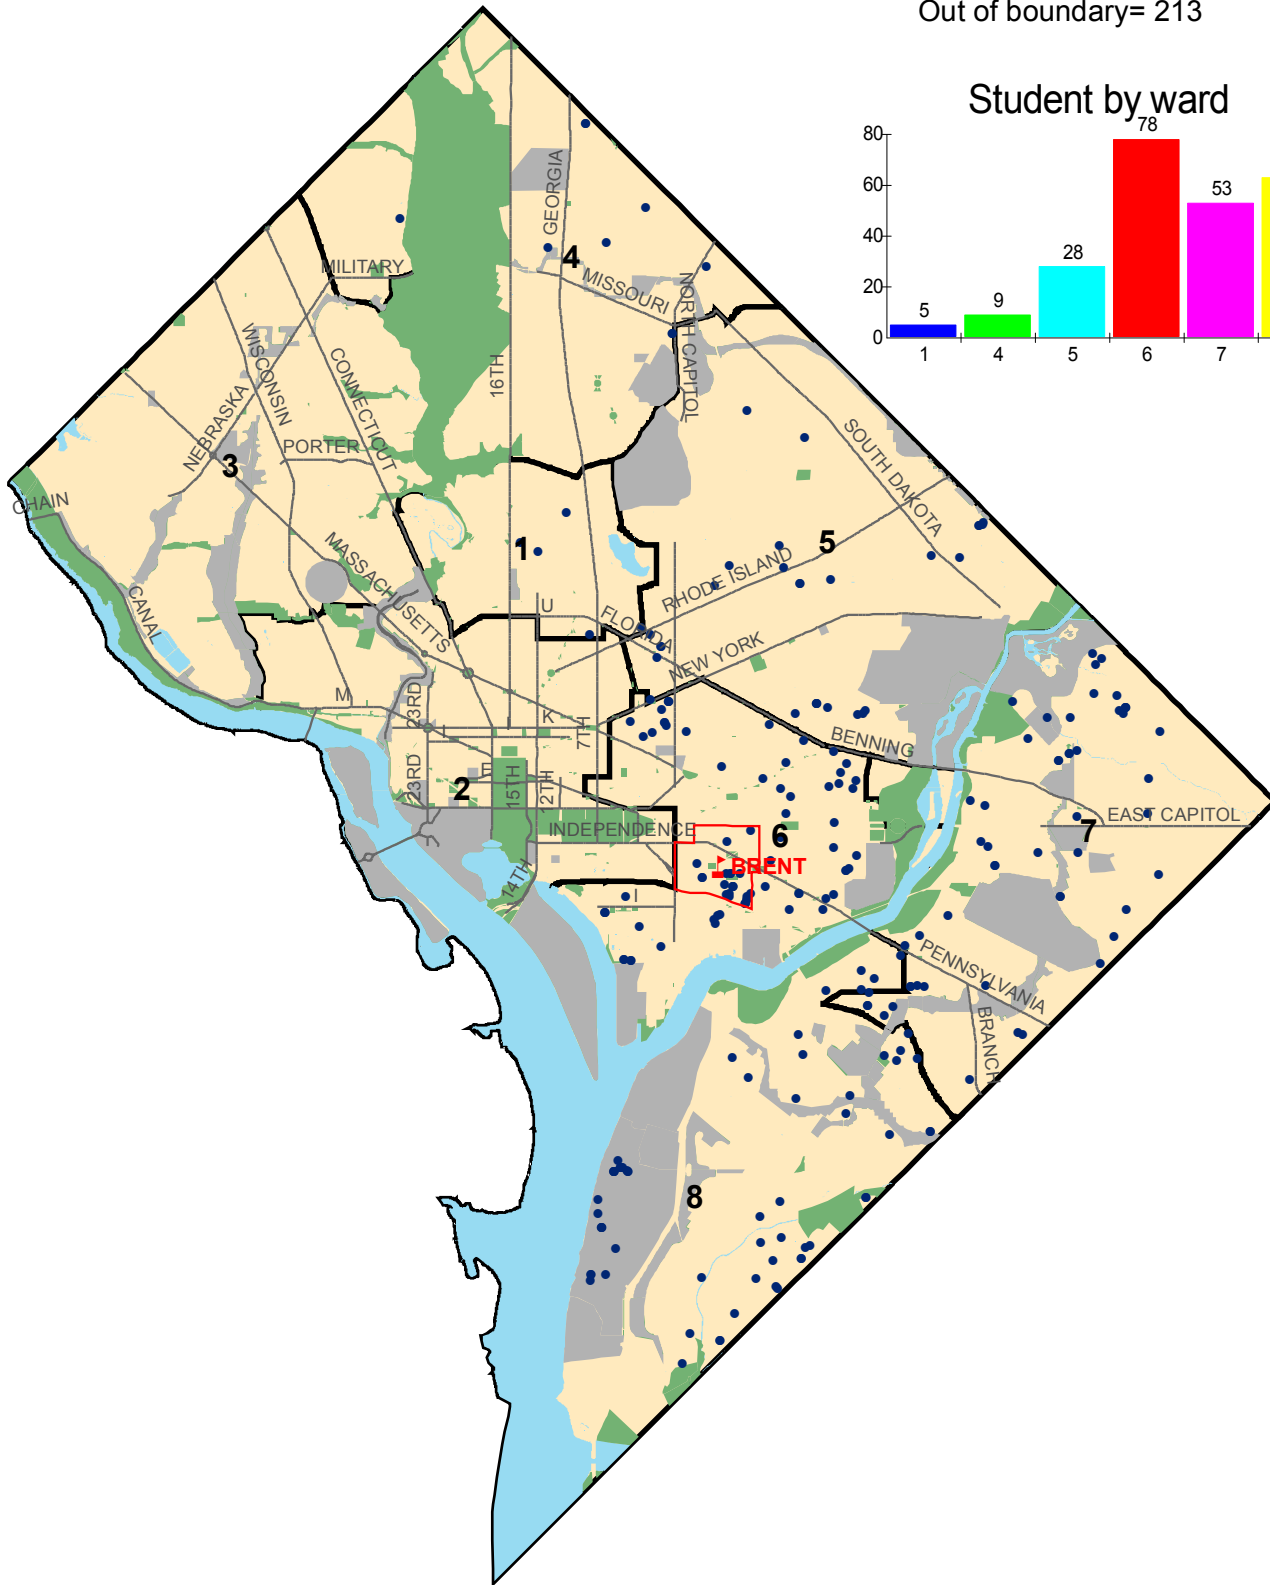

Distribution of Brent Elementary School Students SY 2005-06

Total Enrollment = 236
 Median Travel Distance = 2.4 mile
 Out of boundary = 213

Student by ward

Source: District of Columbia Public Schools,
 District of Columbia Board of Education Public Charter Schools,
 District of Columbia Public Charter School Board