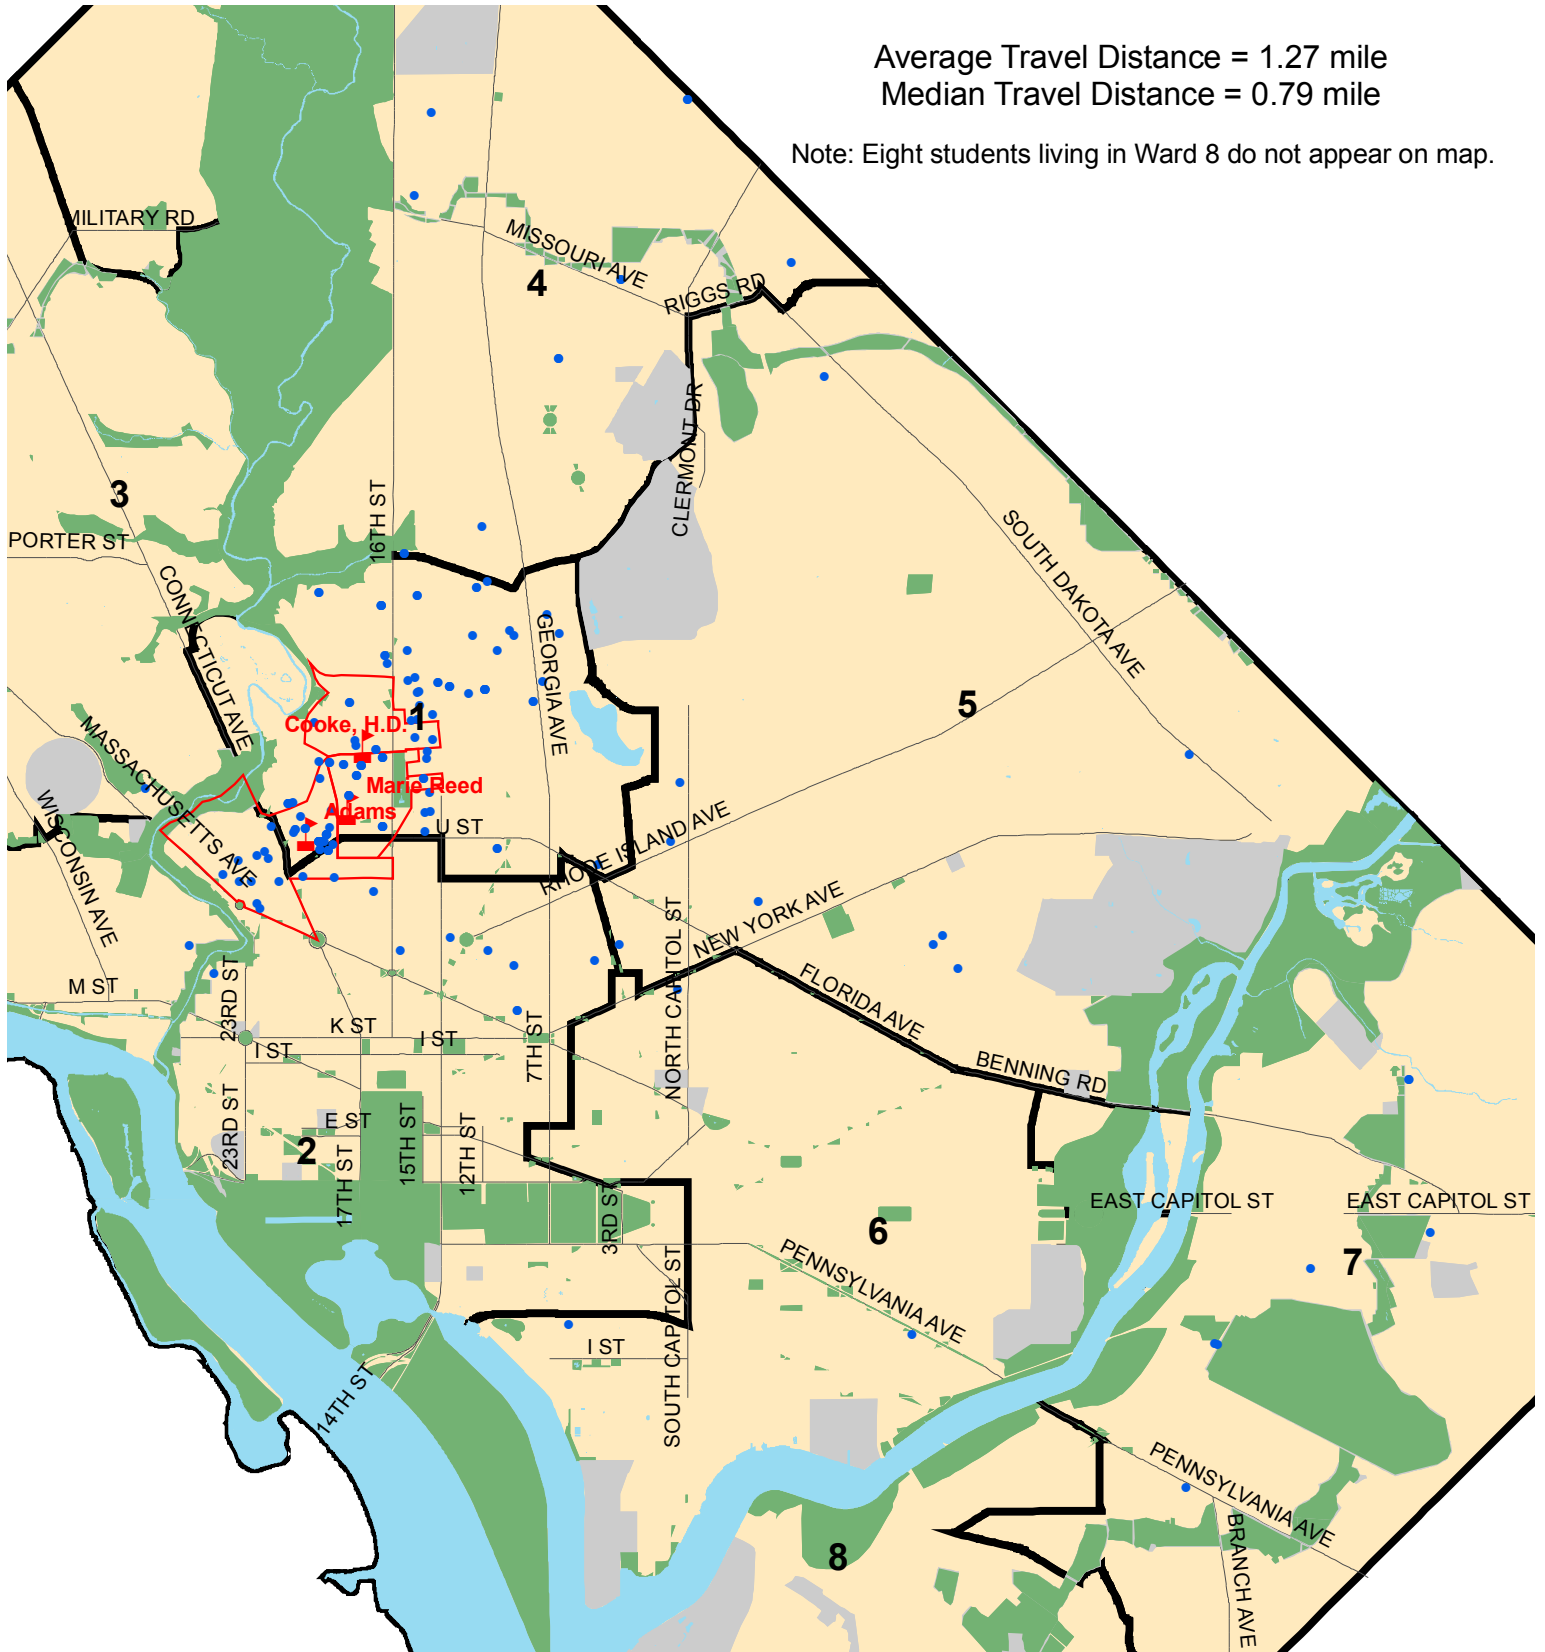

Distribution of Adams ES Students in SY2005-06

Total Enrollment = 183

Average Travel Distance = 1.27 mile
 Median Travel Distance = 0.79 mile

Note: Eight students living in Ward 8 do not appear on map.

- Adams Students
- ▭ ANC1C Schools
- ▭ ANC1C School Boundaries

Source: District of Columbia Public Schools