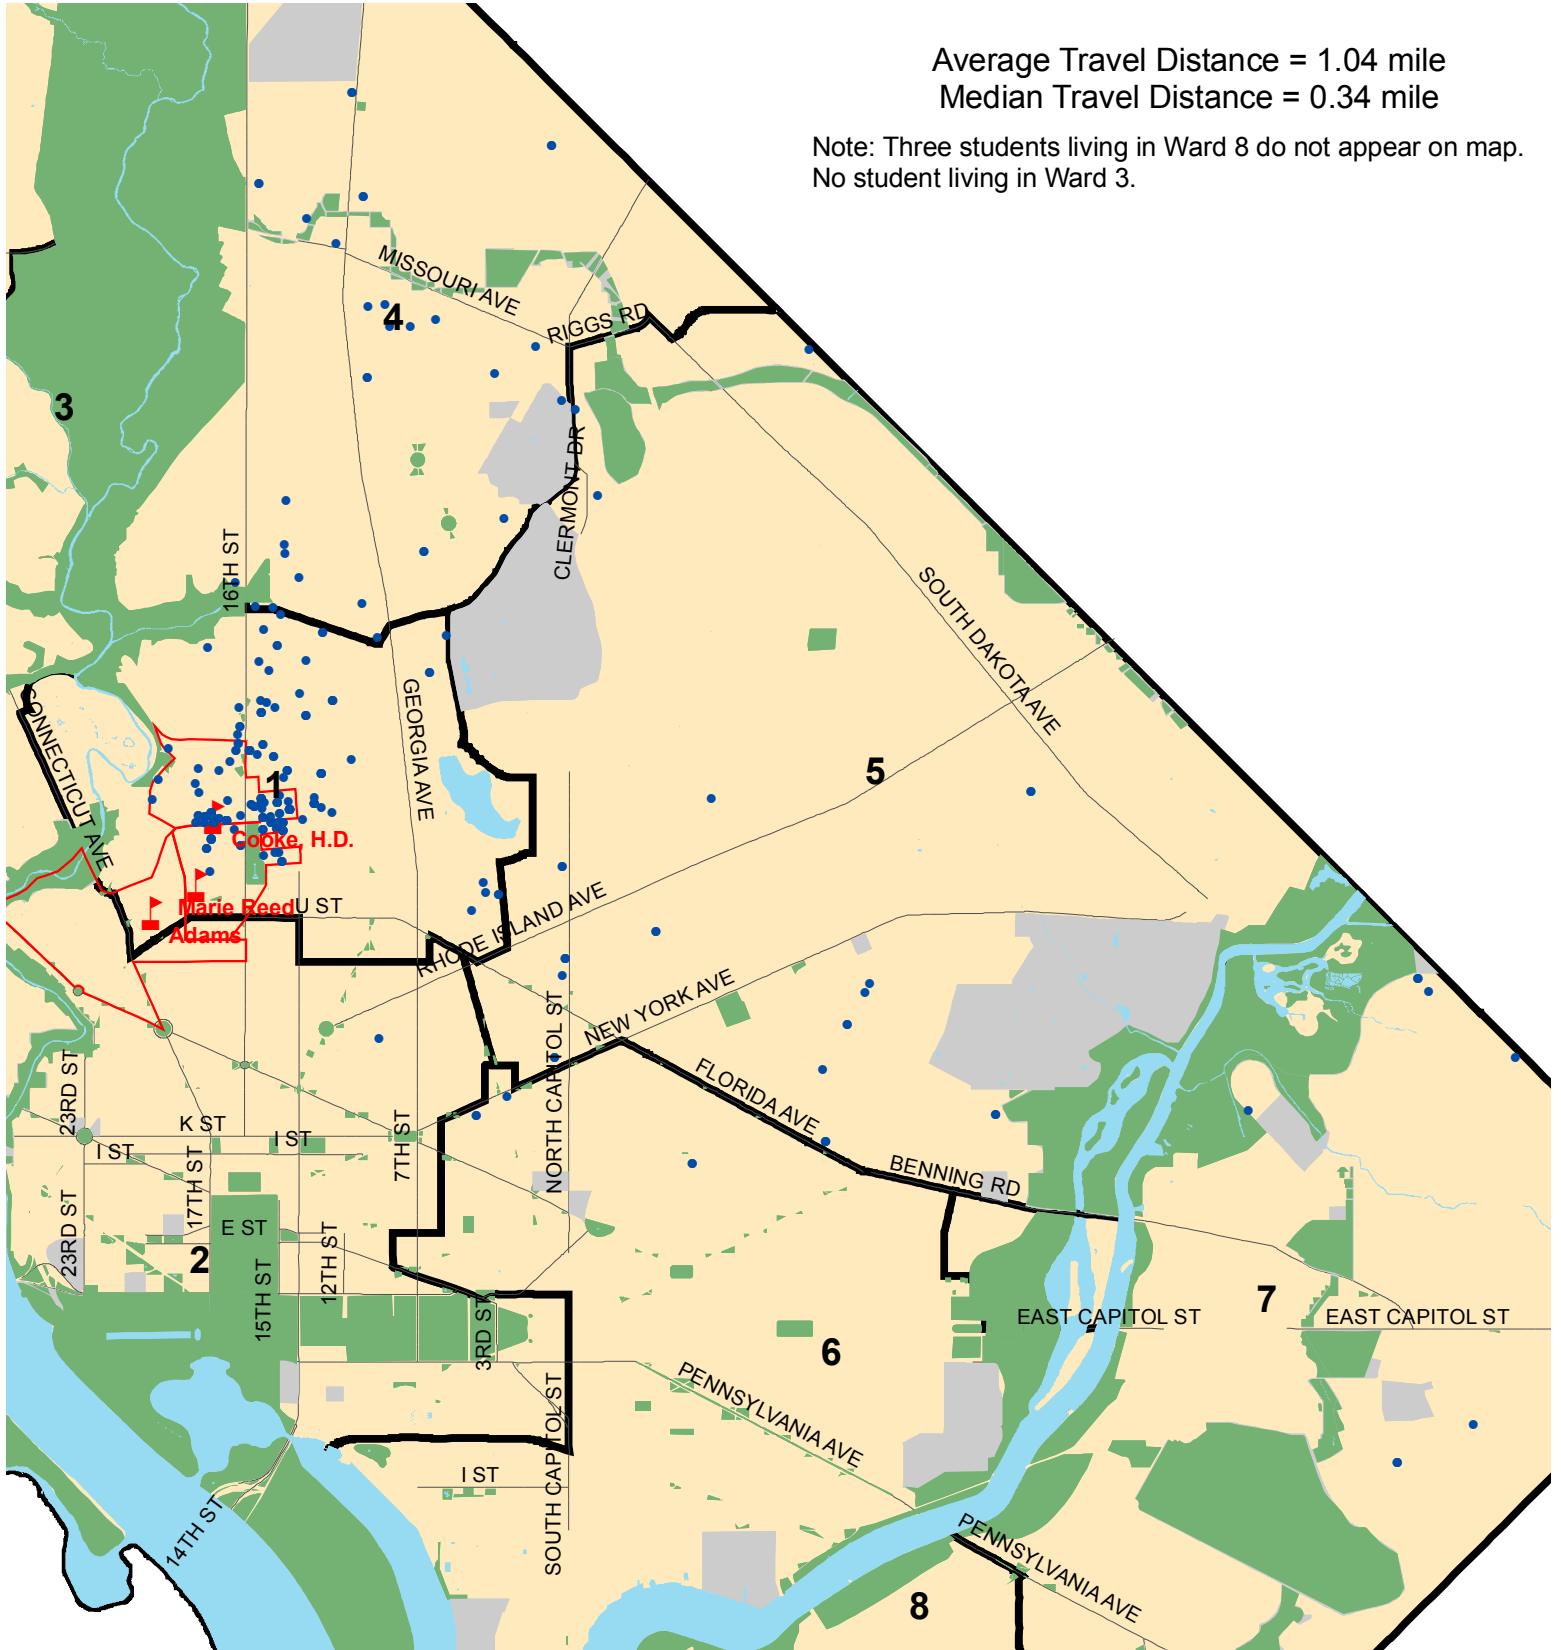

Distribution of H.D.Cooke ES Students in SY2005-06

Total Enrollment = 287

Average Travel Distance = 1.04 mile
 Median Travel Distance = 0.34 mile

Note: Three students living in Ward 8 do not appear on map.
 No student living in Ward 3.

- H.D. Cooke Students
- ▲ ANC1C Schools
- ANC1C School Boundaries

Source: District of Columbia Public Schools