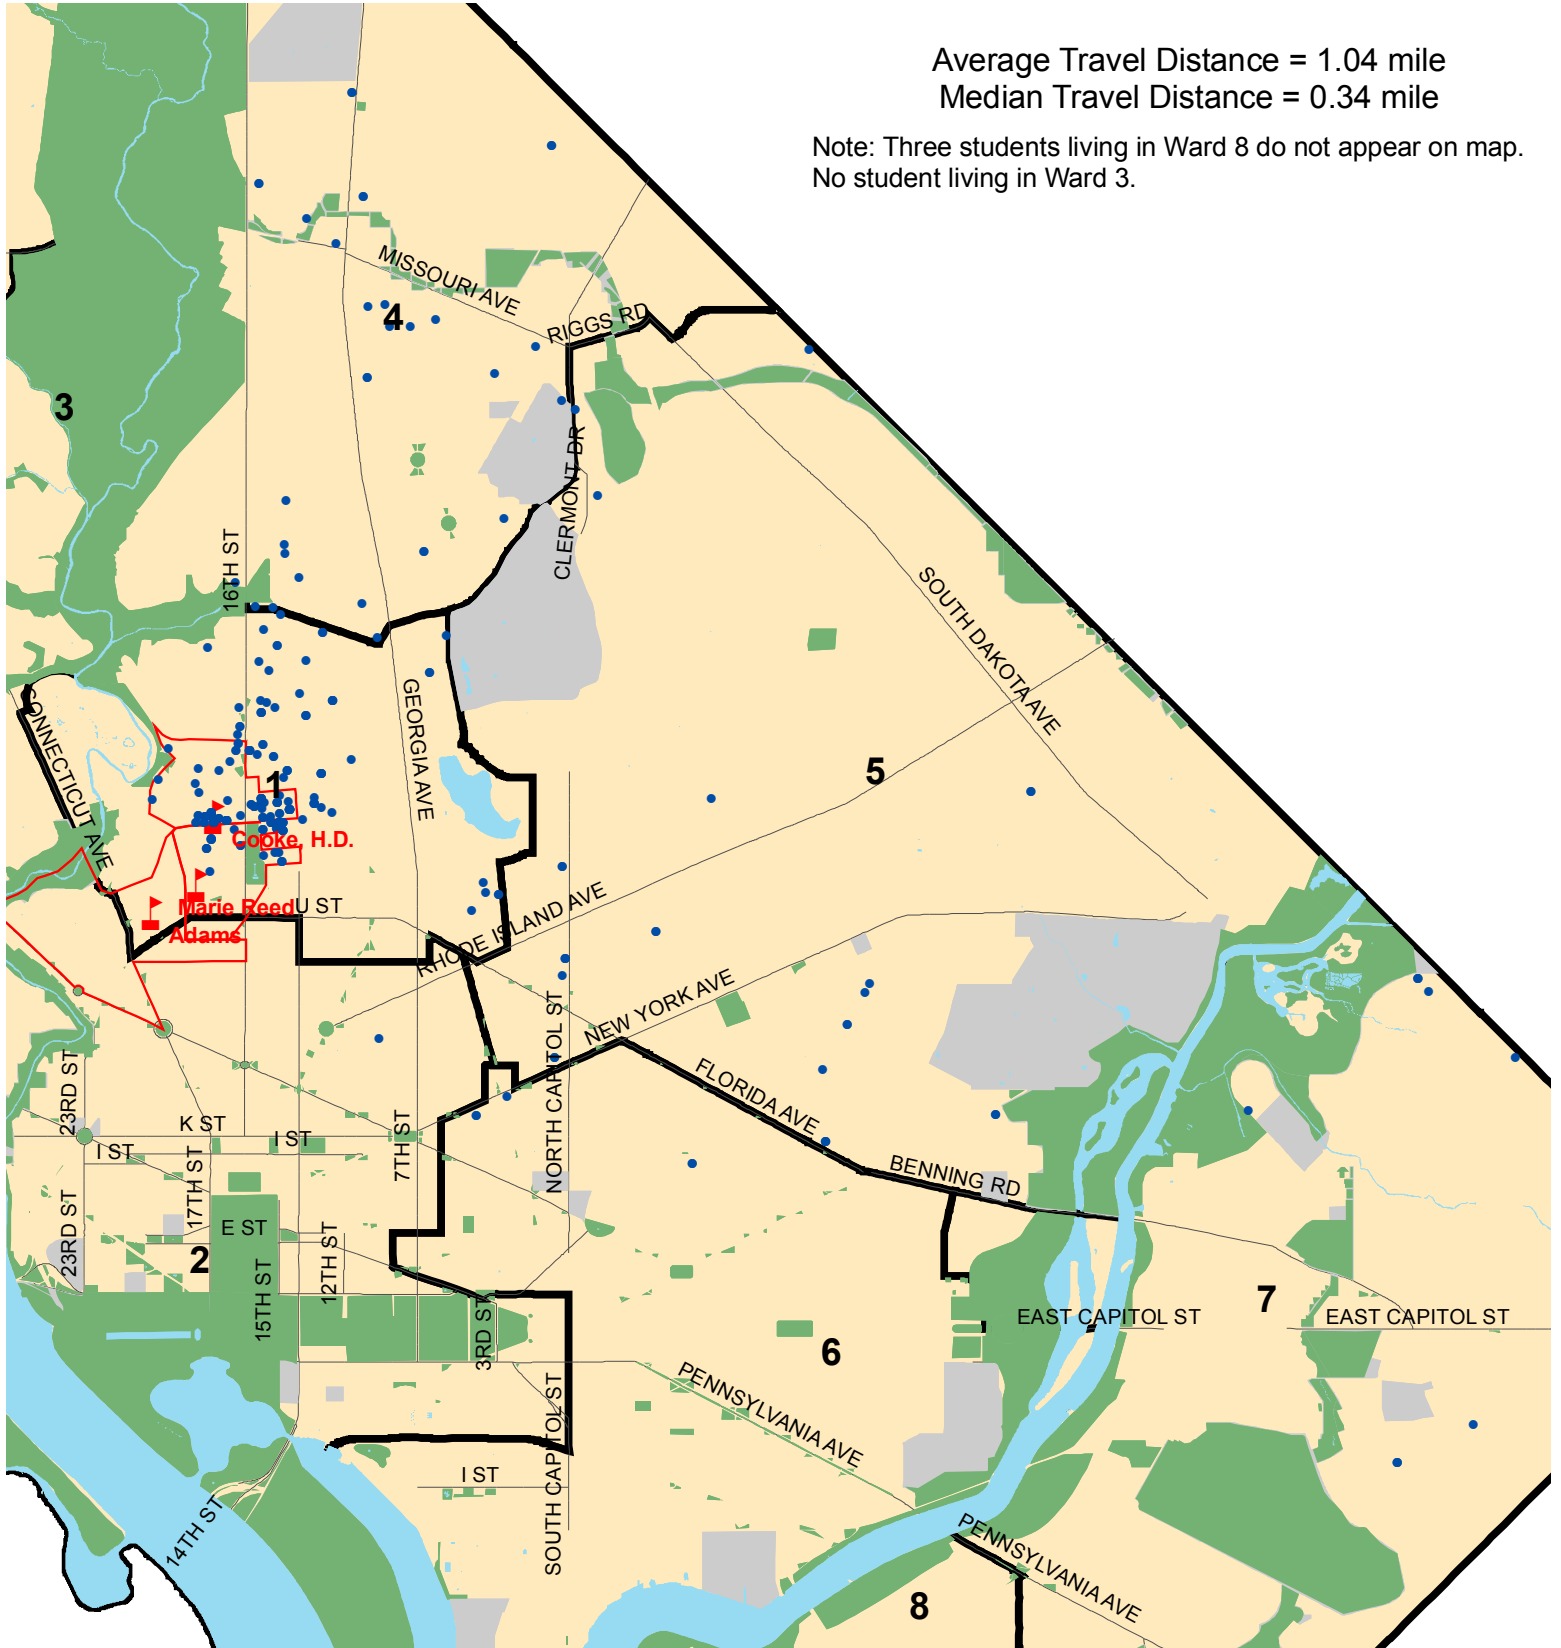

Distribution of H.D.Cooke ES Students in SY2005-06

Total Enrollment = 287

Average Travel Distance = 1.04 mile
 Median Travel Distance = 0.34 mile

Note: Three students living in Ward 8 do not appear on map.
 No student living in Ward 3.

- H.D. Cooke Students
- ▲ ANC1C Schools
- ANC1C School Boundaries

Source: District of Columbia Public Schools